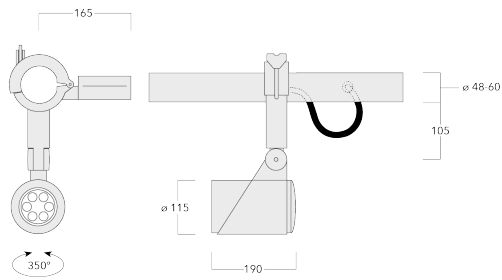

145-7958

FLC321 Space frame

we-ef

Specifications

Material description

Body	Marine-grade, die-cast aluminium alloy
Lens	Safety glass lens
Colours	RAL9004 Signal black RAL9006 White aluminium RAL9007 Grey aluminium RAL7016 Anthracite grey RAL9016 Traffic white
Gasket	Silicone CCG® Controlled Compression Gasket
Fasteners	PCS hardware
Ingress protection	IP66
Impact resistance	IK08
Corrosion resistance	5CE
Windage	0.065 m²

Electrical description

Driver / Ballast	Integral EC electronic converter

Additional information

Lifetime	Ta=25° L90B10 > 90000h
Energy efficiency class	C-D (Light source)

Fagerhult Lighting Ltd

33-34 Dolben Street, SE1 0UQ London, United Kingdom

<https://we-ef.com/uk>

Subject to technical changes and errors. - Generated on 23/10/2024