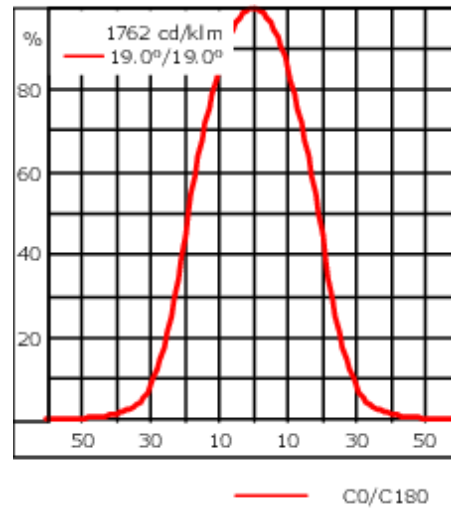

145-7958

FLC321 Space frame

we-ef

Specifications

Material description

Body	Marine-grade, die-cast aluminium alloy
Lens	Safety glass lens
Colours	RAL9004 Signal black RAL9006 White aluminium RAL9007 Grey aluminium RAL7016 Anthracite grey RAL9016 Traffic white
Gasket	Silicone CCG® Controlled Compression Gasket
Fasteners	PCS hardware
Ingress protection	IP66
Impact resistance	IK08
Corrosion resistance	5CE
Windage	0.065 m²

Electrical description

Driver / Ballast	Integral EC electronic converter

Additional information

Lifetime	Ta=25° L90B10 > 90000h
Energy efficiency class	C-D (Light source)

Fagerhult Lighting Ltd

33-34 Dolben Street, SE1 0UQ London, United Kingdom

<https://we-ef.com/uk>

Subject to technical changes and errors. - Generated on 23/10/2024