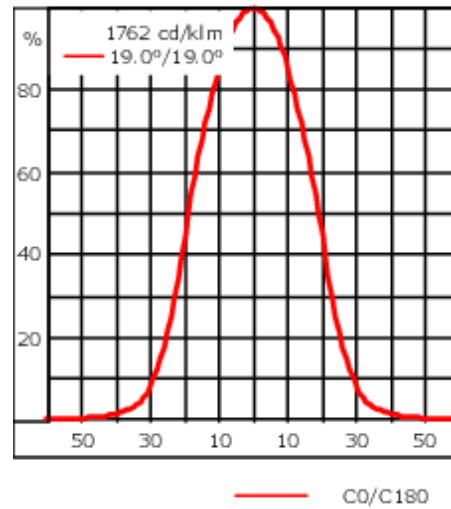

145-7958

FLC321 Space frame

we-ef

Specifications

Material description

Body	Marine-grade, die-cast aluminium alloy
Lens	Safety glass lens
Colours	- RAL9004 Signal black - RAL9006 White aluminium - RAL9007 Grey aluminium - RAL7016 Anthracite grey - RAL9016 Traffic white
Gasket	Silicone CCG® Controlled Compression Gasket
Fasteners	PCS hardware
Ingress protection	IP66
Impact resistance	IK08
Corrosion resistance	5CE
Windage	0.065 m²

Electrical description

Driver / Ballast	Integral EC electronic converter

Additional information

Lifetime	Ta=25° L90B10 > 90000h
Energy efficiency class	C-D (Light source)

Fagerhult Lighting Ltd

33-34 Dolben Street, SE1 0UQ London, United Kingdom

<https://we-ef.com/uk>

Subject to technical changes and errors. - Generated on 23/11/2024