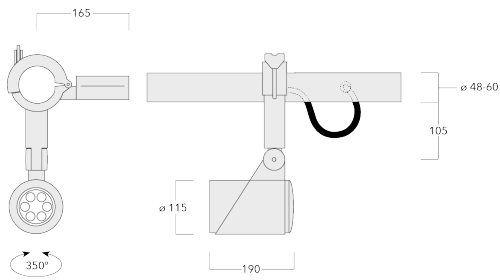

Including terminal box, for mounting on \varnothing 48-60 mm pipes or space frames.

Weight	3.70 kg
Light distribution	symmetric, medium beam [M]
Light source	LED-6/12W / 700 mA - 4000 K
CRI	80
Power supply	EC
LEDs	6
Rated input power	14.5 W

Subject to technical changes and errors. - Generated on 23/11/2024

145-7958

FLC321 Space frame

we-ef

Specifications

Material description

Body	Marine-grade, die-cast aluminium alloy
Lens	Safety glass lens
Colours	<ul style="list-style-type: none"> RAL9004 Signal black RAL9006 White aluminium RAL9007 Grey aluminium RAL7016 Anthracite grey RAL9016 Traffic white
Gasket	Silicone CCG® Controlled Compression Gasket
Fasteners	PCS hardware
Ingress protection	IP66
Impact resistance	IK08
Corrosion resistance	5CE
Windage	0.065 m ²