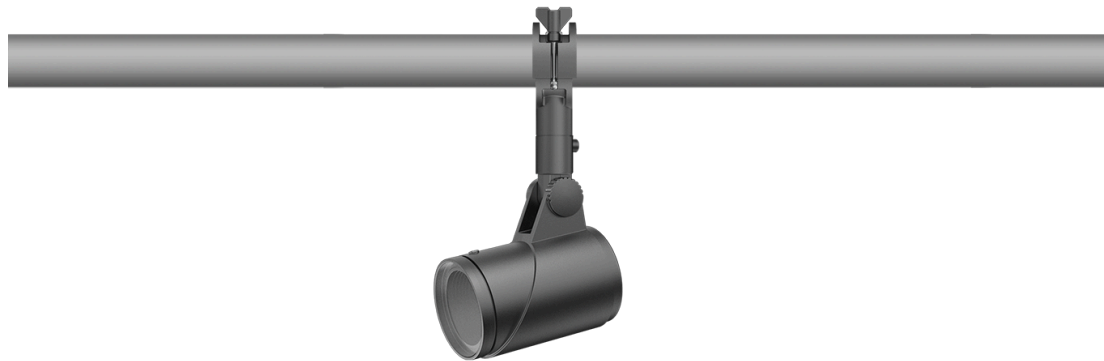

### Description

IP66. IK08. Marine-grade, die-cast aluminium alloy. 5CE superior corrosion protection including PCS hardware. Safety glass lens. Silicone CCG® Controlled Compression Gasket. Luminaire is factory-sealed and does not need to be opened during installation.