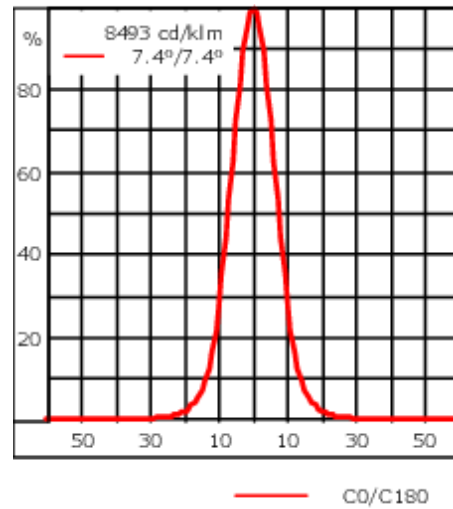

145-7960

FLC321 Space frame

we-ef

Specifications

Material description

Body	Marine-grade, die-cast aluminium alloy
Lens	Safety glass lens
Colours	RAL9004 Signal black RAL9006 White aluminium RAL9007 Grey aluminium RAL7016 Anthracite grey RAL9016 Traffic white
Gasket	Silicone CCG® Controlled Compression Gasket
Fasteners	PCS hardware
Ingress protection	IP66
Impact resistance	IK08
Corrosion resistance	5CE
Windage	0.065 m²

Electrical description

Driver / Ballast	Integral EC electronic converter

Additional information

Lifetime	Ta=25° L90B10 > 90000h
Energy efficiency class	C-D (Light source)

Fagerhult Lighting Ltd

33-34 Dolben Street, SE1 0UQ London, United Kingdom

<https://we-ef.com/uk>

Subject to technical changes and errors. - Generated on 23/10/2024