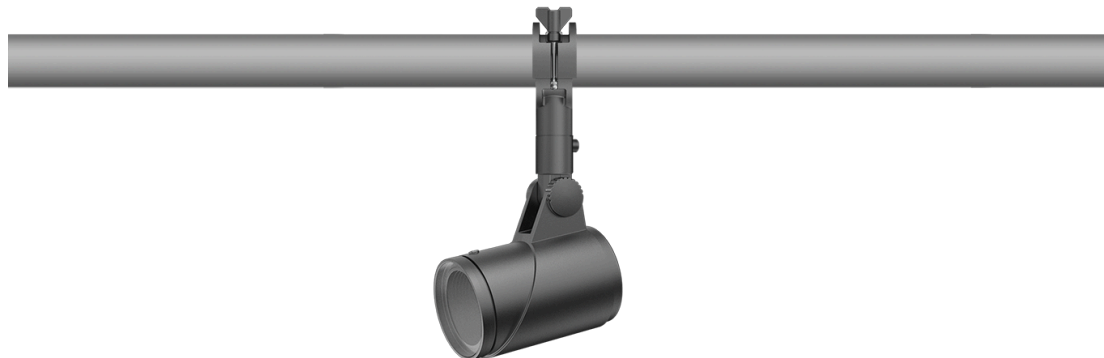

#### Description

IP66. IK08. Marine-grade, die-cast aluminium alloy. 5CE superior corrosion protection including PCS hardware. Safety glass lens. Silicone CCG® Controlled Compression Gasket. Luminaire is factory-sealed and does not need to be opened during installation.