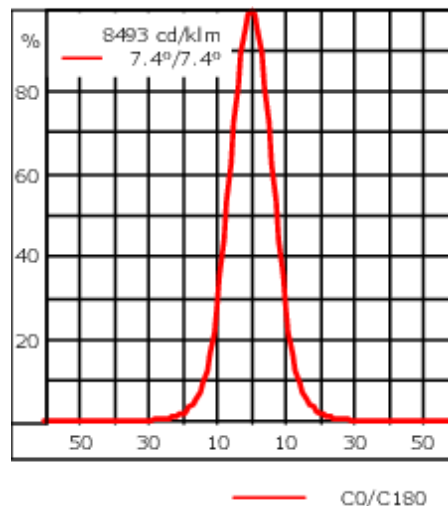

Spécifications

Description du matériel

Corps	Corps en fonte d'aluminium
Lentille	Verre de sécurité
Couleurs	RAL9004 Noir de sécurité RAL9007 Aluminium gris RAL7016 Gris anthracite RAL9016 Blanc signalisation
Joint	Joint silicone CCG®
Visserie	DriPCS Inox avec recouvrement polymère
IP	IP66
IK	IK08
Protection contre la corrosion	5CE
Surface exposée au vent	0.065 m²

Description électrique

Driver	Driver électronique séparé thermiquement

Informations complémentaires

Durée de vie	Ta=25° L90B10 > 90000h
Classe d'efficacité énergétique	C-D