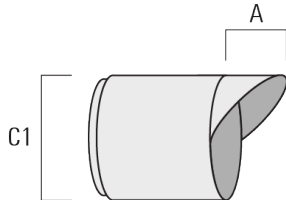

FLC321 Space frame

Description	Part ID	A	C1
ES-FLC321	145-9995	55	114