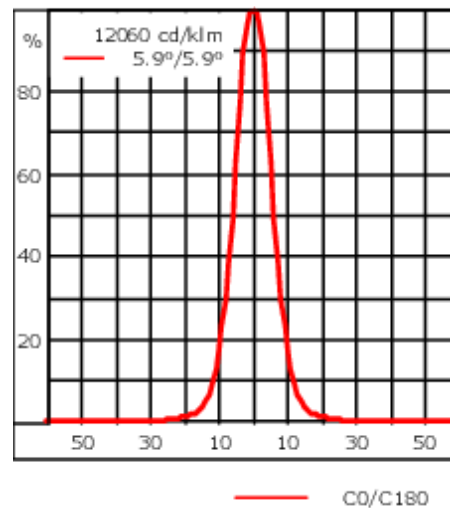

FLC321 montage sur tube

Spécifications

Description du matériel

Corps	Corps en fonte d'aluminium
Lentille	Verre de sécurité
Couleurs	Peinture poudre disponible avec 35 couleurs différents
Joint	Joint silicone CCG®
Visserie	PCS Inox avec revêtement polymère
IP	IP66
IK	IK08
Protection contre la corrosion	5CE
Surface exposée au vent	0.065 m²

Description électrique

Driver	Driver électronique séparé thermiquement

Informations complémentaires

Durée de vie	Ta=25° L90B10 > 90000h
Classe d'efficacité énergétique	C-D

WE-EF LUMIERE

ZAC de Chesnes Nord, 6 Rue de Brisson, CS80330, 38290 Satolas et Bonce - Téléphone: +33 4 74 99 14 44
info.france@we-ef.com - <https://we-ef.com/fr>

Sous réserve de modifications techniques et d'erreurs. - Généré le 23/11/2024