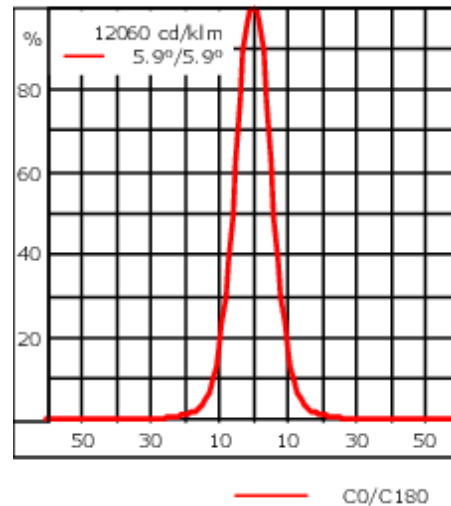

145-7968

FLC321 Space frame

we-ef

Spécifications

Description du matériel

Corps	Corps en fonte d'aluminium
Lentille	Verre de sécurité
Couleurs	RAL9004 Noir de sécurité RAL9007 Aluminium gris RAL7016 Gris anthracite RAL9016 Blanc signalisation
Joint	Joint silicone CCG®
Visserie	DriPCS Inox avec recouvrement polymère
IP	IP66
IK	IK08
Protection contre la corrosion	5CE
Surface exposée au vent	0.065 m²

Description électrique

Driver	Driver électronique séparé thermiquement

Informations complémentaires

Durée de vie	Ta=25° L90B10 > 90000h
Classe d'efficacité énergétique	C-D

WE-EF Switzerland AG

Himmelrichstrasse 6, 6003 Luzern - Téléphone: +41 22 752 49 94

info.switzerland@we-ef.com - <https://we-ef.com/ch_fr>

Sous réserve de modifications techniques et d'erreurs. - Généré le 23/11/2024