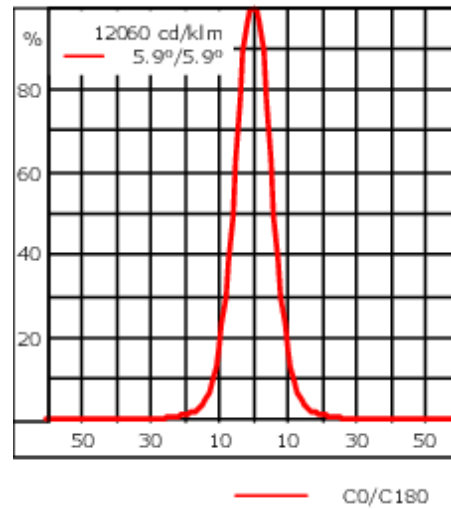

145-7970

FLC321 Space frame

we-ef

Specifications

Material description

Body	Marine-grade, die-cast aluminium alloy
Lens	Safety glass lens
Colours	RAL9004 Signal black RAL9006 White aluminium RAL9007 Grey aluminium RAL7016 Anthracite grey RAL9016 Traffic white
Gasket	Silicone CCG® Controlled Compression Gasket
Fasteners	PCS hardware
Ingress protection	IP66
Impact resistance	IK08
Corrosion resistance	5CE
Windage	0.065 m²

Electrical description

Driver / Ballast	Integral EC electronic converter

Additional information

Lifetime	Ta=25° L90B10 > 90000h
Energy efficiency class	C-D (Light source)

Fagerhult Lighting Ltd

33-34 Dolben Street, SE1 0UQ London, United Kingdom

<https://we-ef.com/uk>

Subject to technical changes and errors. - Generated on 23/11/2024