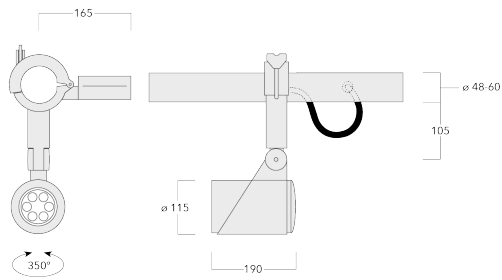

145-7970

FLC321 Space frame

we-ef

Specifications

Material description

Body	Marine-grade, die-cast aluminium alloy
Lens	Safety glass lens
Colours	RAL9004 Signal black RAL9006 White aluminium RAL9007 Grey aluminium RAL7016 Anthracite grey RAL9016 Traffic white
Gasket	Silicone CCG® Controlled Compression Gasket
Fasteners	PCS hardware
Ingress protection	IP66
Impact resistance	IK08
Corrosion resistance	5CE
Windage	0.065 m²

Electrical description

Driver / Ballast	Integral EC electronic converter

Additional information

Lifetime	Ta=25° L90B10 > 90000h
Energy efficiency class	C-D (Light source)

Fagerhult Lighting Ltd

33-34 Dolben Street, SE1 0UQ London, United Kingdom

<https://we-ef.com/uk>

Subject to technical changes and errors. - Generated on 23/11/2024