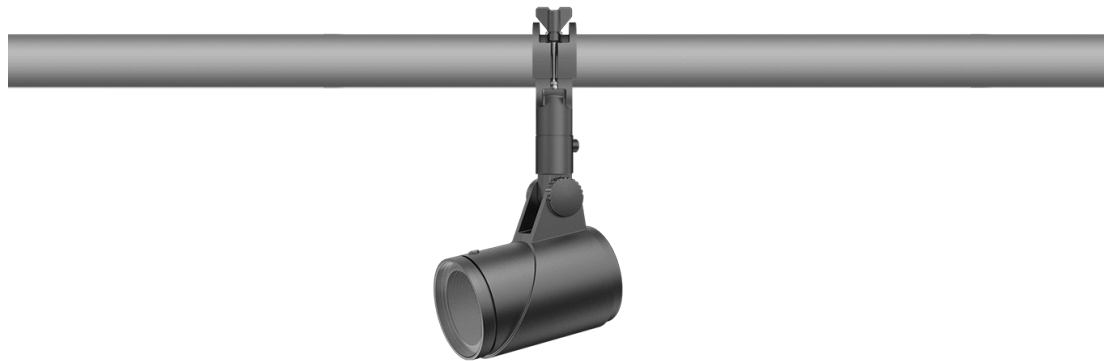

145-7970

FLC321 Space frame

we-ef

Description

IP66. IK08. Marine-grade, die-cast aluminium alloy. 5CE superior corrosion protection including PCS hardware. Safety glass lens. Silicone CCG® Controlled Compression Gasket. Luminaire is factory-sealed and does not need to be opened during installation.

Integral EC electronic converter in thermally-separated compartment. Advanced thermal management protects LEDs while optimising lumens output. CAD-optimised optics for superior illumination and glare control.

Including terminal box, for mounting on \varnothing 48-60 mm pipes or space frames.

| | |
|---------------------------|--|
| Weight | 3.70 kg |
| Light distribution | symmetric, very narrow beam, sharp cut-off [EES] |
| Light source | LED-6/12W / 700 mA - 4000 K |
| CRI | 80 |
| Power supply | EC |
| LEDs | 6 |
| Rated input power | 14.5 W |
| Nominal Lumen (lm) | |
| LED Lumen | 310 |
| Total Lumen | 1860 |
| T _j | 85 |
| Rated lumens (lm) | |
| LED Lumen | 241.1 |
| Total Lumen | 1446.3 |
| T _a | 25 |