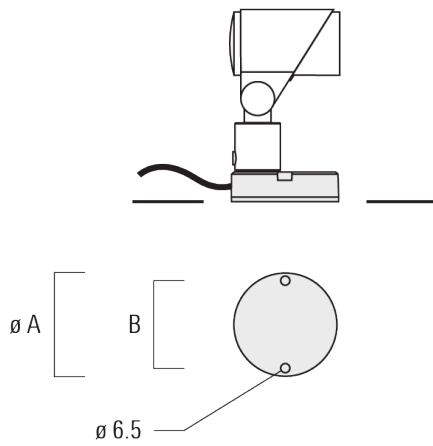

<https://we-ef.com/uk>

Subject to technical changes and errors. - Generated on 23/11/2024

FLC321 Spigot mounted

Mounting Accessories

Flat surface and Column fitter

Description	Part ID	A	B	Weight (kg)
Column fitter FLC300	145-9536	70		0.20

Flat surface fitter FLC300	145-9535	100	85	0.20
----------------------------	----------	-----	----	------

FLC321 Spigot mounted

Ground spike EF

Description	Part ID	A	Weight (kg)
Ground spike EF1 for FLC300	310-9102	270	1.20