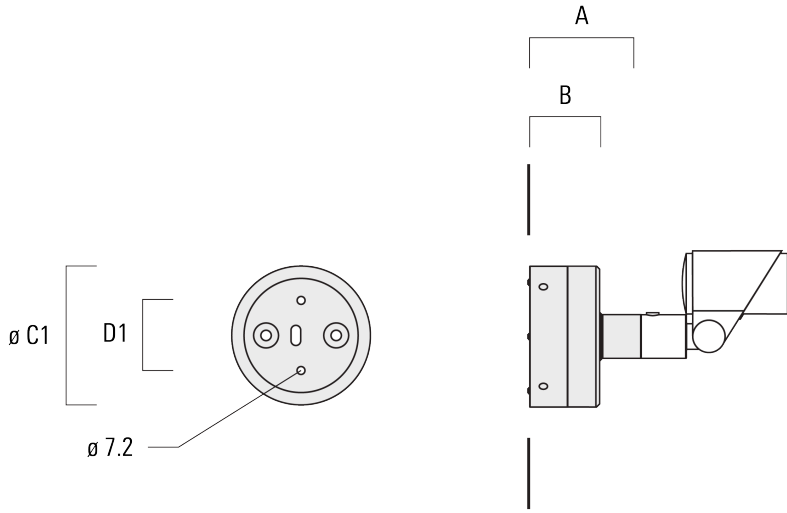

<https://we-ef.com/uk>

Subject to technical changes and errors. - Generated on 23/11/2024

FLC321 Spigot mounted

Mounting Accessories

Flat surface and Column fitter

Description	Part ID	A	B	Weight (kg)
Column fitter FLC300	145-9536	70		0.20

Flat surface fitter FLC300	145-9535	100	85	0.20
----------------------------	----------	-----	----	------

FLC321 Spigot mounted

Ground spike EF

Description	Part ID	A	Weight (kg)
Ground spike EF1 for FLC300	310-9102	270	1.20

Junction box JB1

Description	Part ID	A	B	C1	D1	Weight (kg)
Junction box JB1 with side entry	310-9002	107	67	135	67	1.20

FLC321 Spigot mounted

Description	Part ID	A	B	C1	D1	Weight (kg)
Junction box JB1 with wall entry	310-9025	107	67	135	67	1.10