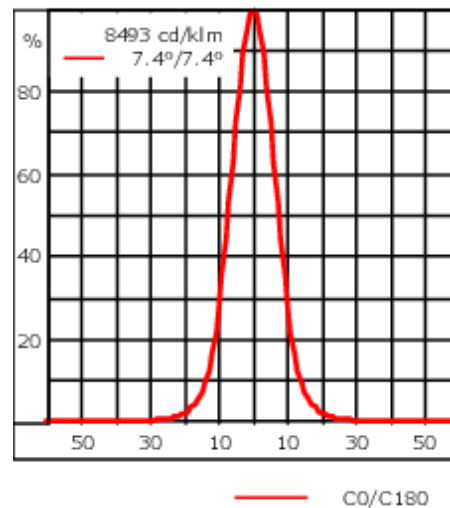

Spécifications

Description du matériel

Corps	Corps en fonte d'aluminium
Lentille	Verre de sécurité
Couleurs	RAL9004 Noir de sécurité RAL9007 Aluminium gris RAL7016 Gris anthracite RAL9016 Blanc signalisation
Joint	Joint silicone CCG®
Visserie	PCS Inox avec recouvrement polymère
IP	IP66
IK	IK08
Protection contre la corrosion	5CE
Surface exposée au vent	0.040 m²

Description électrique

Driver	Driver électronique
Power factor	>0.9

Informations complémentaires

Durée de vie	Ta=25° L90B10 > 90000h
Classe d'efficacité énergétique	C-D

WE-EF Switzerland AG

Himmelrichstrasse 6, 6003 Luzern - Téléphone: +41 22 752 49 94

info.switzerland@we-ef.com - <https://we-ef.com/ch_fr>

Sous réserve de modifications techniques et d'erreurs. - Généré le 23/11/2024