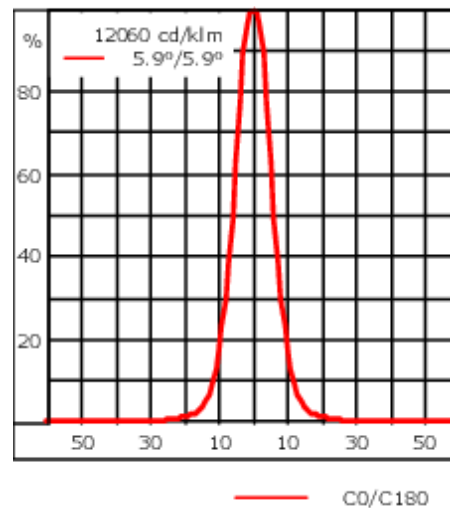

FLC321 - embout adaptable

Spécifications

Description du matériel

Corps	Corps en fonte d'aluminium
Lentille	Verre de sécurité
Couleurs	RAL9004 Noir de sécurité RAL9007 Aluminium gris RAL7016 Gris anthracite RAL9016 Blanc signalisation
Joint	Joint silicone CCG®
Visserie	PCS Inox avec revêtement polymère
IP	IP66
IK	IK08
Protection contre la corrosion	5CE
Surface exposée au vent	0.040 m²

Description électrique

Driver	Driver électronique
Power factor	>0.9

Informations complémentaires

Durée de vie	Ta=25° L90B10 > 90000h
Classe d'efficacité énergétique	C-D

WE-EF Switzerland AG

Himmelrichstrasse 6, 6003 Luzern - Téléphone: +41 22 752 49 94

info.switzerland@we-ef.com - <https://we-ef.com/ch_fr>

Sous réserve de modifications techniques et d'erreurs. - Généré le 23/10/2024