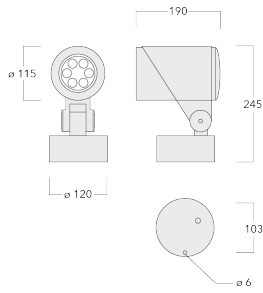

24VDC low voltage versions, ON-OFF or 0-10 V Class III.

Remote 24VDC power supply to be ordered separately.

Optical accessories are factory-installed. To be specified at time of ordering.

Weight	3.10 kg
Light distribution	symmetric, wide beam [B]
Light source	LED-6/18W / 1050 mA - 2700 K
CRI	80
Power supply	EC
LEDs	6
Rated input power	21 W

<https://we-ef.com/asia>

Subject to technical changes and errors. - Generated on 23/10/2024

FLC321 Surface mounted

Specifications

Material description

Body	Marine-grade, die-cast aluminium alloy
Lens	Safety glass lens
Colours	<div style="display: flex; align-items: center;"> <div style="width: 20px; height: 15px; background-color: black; margin-right: 5px;"></div> <div style="margin-right: 10px;">RAL9004 Signal black</div> </div> <div style="display: flex; align-items: center;"> <div style="width: 20px; height: 15px; background-color: #808080; margin-right: 5px;"></div> <div style="margin-right: 10px;">RAL9007 Grey aluminium</div> </div> <div style="display: flex; align-items: center;"> <div style="width: 20px; height: 15px; background-color: #404040; margin-right: 5px;"></div> <div style="margin-right: 10px;">RAL7016 Anthracite grey</div> </div> <div style="display: flex; align-items: center;"> <div style="width: 20px; height: 15px; background-color: #e0e0e0; margin-right: 5px;"></div> <div style="margin-right: 10px;">RAL9016 Traffic white</div> </div>
Gasket	Silicone CCG® Controlled Compression Gasket
Fasteners	PCS hardware
Ingress protection	IP66
Impact resistance	IK08
Corrosion resistance	5CE
Windage	0.045 m ²