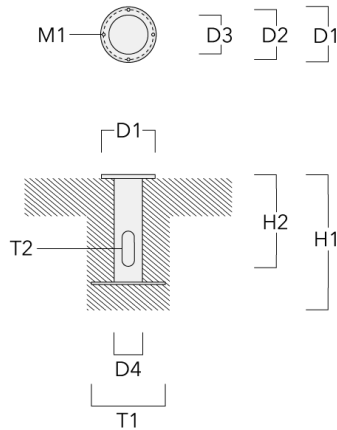

<https://we-ef.com/asia>

Subject to technical changes and errors. - Generated on 23/10/2024

FLC321 Surface mounted

Specifications

Material description

Body	Marine-grade, die-cast aluminium alloy
Lens	Safety glass lens
Colours	<div style="display: flex; align-items: center;"> <div style="width: 20px; height: 15px; background-color: black; margin-right: 5px;"></div> <div style="margin-right: 10px;">RAL9004 Signal black</div> </div> <div style="display: flex; align-items: center;"> <div style="width: 20px; height: 15px; background-color: #808080; margin-right: 5px;"></div> <div style="margin-right: 10px;">RAL9007 Grey aluminium</div> </div> <div style="display: flex; align-items: center;"> <div style="width: 20px; height: 15px; background-color: #404040; margin-right: 5px;"></div> <div style="margin-right: 10px;">RAL7016 Anthracite grey</div> </div> <div style="display: flex; align-items: center;"> <div style="width: 20px; height: 15px; background-color: #e0e0e0; margin-right: 5px;"></div> <div style="margin-right: 10px;">RAL9016 Traffic white</div> </div>
Gasket	Silicone CCG® Controlled Compression Gasket
Fasteners	PCS hardware
Ingress protection	IP66
Impact resistance	IK08
Corrosion resistance	5CE
Windage	0.045 m ²

Electrical description

Driver / Ballast	Integral EC electronic converter (mains voltage). Integral LED electronic driver (24VDC low voltage).
Power factor	>0.9

Additional information

Lifetime	T _a =25° L90B10 > 90000h
----------	-------------------------------------

Mounting Accessories

Planted root

Description	Part ID	D1	D2	D3	D4	H1	H2	M1	T1	T2	Weight (kg)
Planted root ESV4	300-0461-AP	150	130	60	89	400	350	8	200	50 x 100	3.85

Short post

Description	Part ID	A	B	C1	D1	Weight (kg)
Short post EM1 for FLC311/321	146-7169	26	200	120	160	1.80