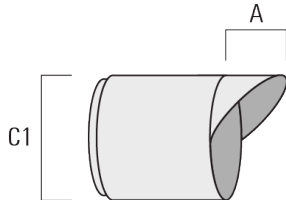

FLC321 Surface mounted

Description	Part ID	C1
Wallwash lens IO-20	145-9993	87

Honeycomb louvre

Description	Part ID	C1
Honeycomb louvre IW	145-9994	87

Glare shield

FLC321 Surface mounted

Description	Part ID	A	C1
Glare shield ES	145-9995	55	114