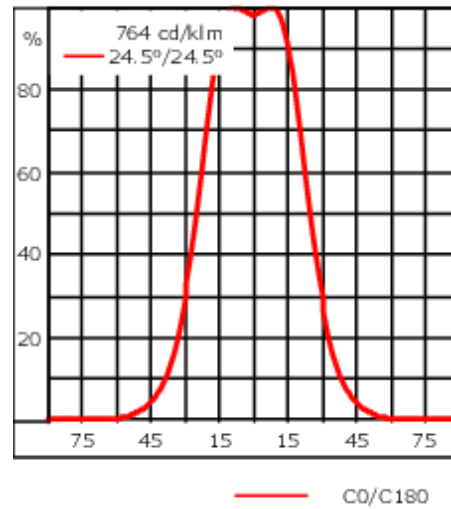

FLC321 Surface mounted

Specifications

Material description

Body	Marine-grade, die-cast aluminium alloy
Lens	Safety glass lens
Colours	RAL9004 Signal black RAL9007 Grey aluminium RAL7016 Anthracite grey RAL9016 Traffic white
Gasket	Silicone CCG® Controlled Compression Gasket
Fasteners	PCS hardware
Ingress protection	IP66
Impact resistance	IK08
Corrosion resistance	5CE
Windage	0.045 m²

Electrical description

Driver / Ballast	Integral EC electronic converter (mains voltage). Integral LED electronic driver (24VDC low voltage).
Power factor	>0.9

Additional information

Lifetime	T_a=25° L90B10 > 90000h