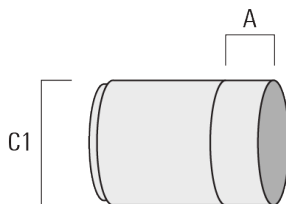

Snoot

Description	Part ID	A	C1
Snoot ET	145-9996	56	114