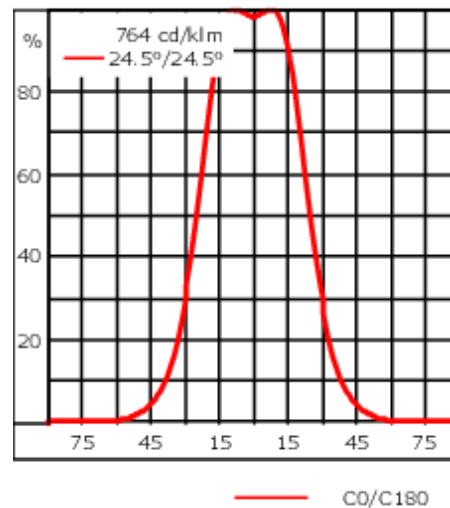

FLC321 Surface mounted

Specifications

Material description

Body	Marine-grade, die-cast aluminium alloy
Lens	Safety glass lens
Colours	RAL9004 Signal black RAL9006 White aluminium RAL9007 Grey aluminium RAL7016 Anthracite grey RAL9016 Traffic white
Gasket	Silicone CCG® Controlled Compression Gasket
Fasteners	PCS hardware
Ingress protection	IP66
Impact resistance	IK08
Corrosion resistance	5CE
Windage	0.045 m²

Electrical description

Driver / Ballast	Integral EC electronic converter
Power factor	>0.9

Additional information

Lifetime	Ta=25° L90B10 > 90000h
Energy efficiency class	C-D (Light source)

WE-EF LEUCHTEN GmbH

Töpinger Straße 16, 29646 Bispingen, Germany - Phone: +49 5194 909-0
info@we-ef.com - <https://we-ef.com>

Subject to technical changes and errors. - Generated on 23/11/2024