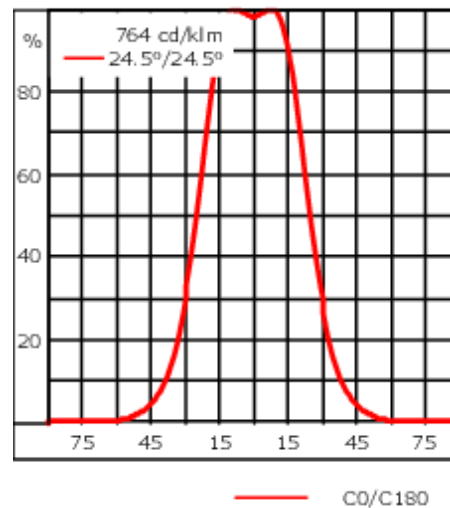

FLC321 - montage en surface

Spécifications

Description du matériel

Corps	Corps en fonte d'aluminium
Lentille	Verre de sécurité
Couleurs	RAL9004 Noir de sécurité RAL9007 Aluminium gris RAL7016 Gris anthracite RAL9016 Blanc signalisation
Joint	CCG® Joint silicone
Visserie	PCS Inox avec revêtement polymère
IP	IP66
IK	IK08
Protection contre la corrosion	5CE
Surface exposée au vent	0.045 m²

Description électrique

Driver	Driver électronique
Power factor	>0.9

Informations complémentaires

Durée de vie	Ta=25° L90B10 > 90000h
Classe d'efficacité énergétique	C-D

WE-EF Switzerland AG

Himmelrichstrasse 6, 6003 Luzern - Téléphone: +41 22 752 49 94

info.switzerland@we-ef.com - <https://we-ef.com/ch_fr>

Sous réserve de modifications techniques et d'erreurs. - Généré le 23/11/2024