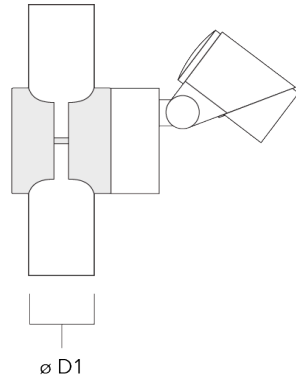

Mounting Accessories

Planted root

Description	Part ID	D1	D2	D3	D4	H1	H2	M1	T1	T2	Weight (kg)
Planted root ESV4	300-0461-AP	150	130	60	89	400	350	8	200	50 x 100	3.85

Short post

Description	Part ID	A	B	C1	D1	Weight (kg)
Short post EM1 for FLC311/321	146-7169	26	200	120	160	1.80

FLC321 Surface mounted

Pole clamp SP - Tiltable

Description	Part ID	D1	Weight (kg)
Pole clamp SP1-M5, single (Ø 38-60)	146-7201	38-60	1.20

Pole clamp SP1-M5, single (Ø 76-89)	146-7202	76-89	1.10
-------------------------------------	----------	-------	------

FLC321 Surface mounted

Description	Part ID	D1	Weight (kg)
Pole clamp SP2-M5, single (Ø 38-60)	146-7203	38-60	1.30

Pole clamp SP2-M5, single (Ø 76-89)	146-7204	76-89	1.20
-------------------------------------	----------	-------	------