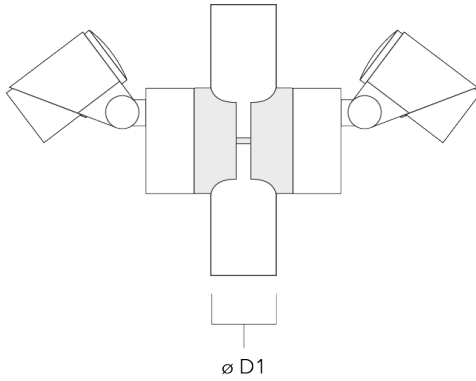

Mounting Accessories

Planted root

Description	Part ID	D1	D2	D3	D4	H1	H2	M1	T1	T2	Weight (kg)
Planted root ESV4	300-0461-AP	150	130	60	89	400	350	8	200	50 x 100	3.85

Short post

Description	Part ID	A	B	C1	D1	Weight (kg)
Short post EM1 for FLC311/321	146-7169	26	200	120	160	1.80

FLC321 Surface mounted

Pole clamp SP - Tiltable

Description	Part ID	D1	Weight (kg)
Pole clamp SP1-M5, single (Ø 38-60)	146-7201	38-60	1.20

Pole clamp SP1-M5, single (Ø 76-89)	146-7202	76-89	1.10
-------------------------------------	----------	-------	------

FLC321 Surface mounted

Description	Part ID	D1	Weight (kg)
Pole clamp SP2-M5, single (Ø 38-60)	146-7203	38-60	1.30

Pole clamp SP2-M5, single (Ø 76-89)	146-7204	76-89	1.20
-------------------------------------	----------	-------	------