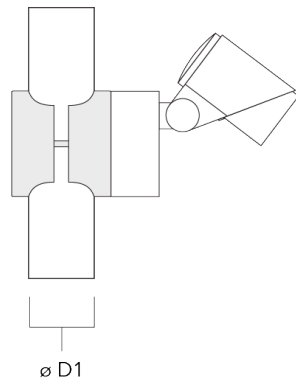

Mounting Accessories

Planted root

Description	Part ID	D1	D2	D3	D4	H1	H2	M1	T1	T2	Weight (kg)
Planted root ESV4	300-0461-AP	150	130	60	89	400	350	8	200	50 x 100	3.85

Short post

Description	Part ID	A	B	C1	D1	Weight (kg)
Short post EM1 for FLC311/321	146-7169	26	200	120	160	1.80

FLC321 Surface mounted

Pole clamp SP - Tiltable

Description	Part ID	D1	Weight (kg)
Pole clamp SP1-M5, single (Ø 38-60)	146-7201	38-60	1.20

Pole clamp SP1-M5, single (Ø 76-89)	146-7202	76-89	1.10
-------------------------------------	----------	-------	------

FLC321 Surface mounted

Description	Part ID	D1	Weight (kg)
Pole clamp SP2-M5, single (Ø 38-60)	146-7203	38-60	1.30

Pole clamp SP2-M5, single (Ø 76-89)	146-7204	76-89	1.20
-------------------------------------	----------	-------	------