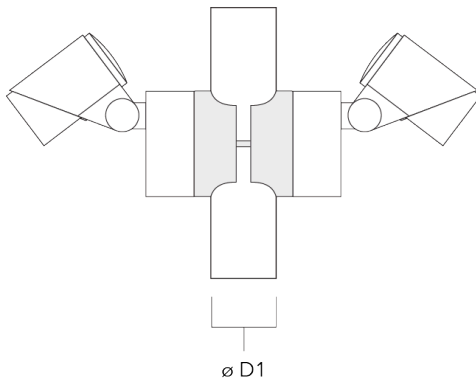

Mounting Accessories

Planted root

Description	Part ID	D1	D2	D3	D4	H1	H2	M1	T1	T2	Weight (kg)
Planted root ESV4	300-0461-AP	150	130	60	89	400	350	8	200	50 x 100	3.85

Short post

Description	Part ID	A	B	C1	D1	Weight (kg)
Short post EM1 for FLC311/321	146-7169	26	200	120	160	1.80

FLC321 Surface mounted

Pole clamp SP - Tiltable

Description	Part ID	D1	Weight (kg)
Pole clamp SP1-M5, single (Ø 38-60)	146-7201	38-60	1.20

Pole clamp SP1-M5, single (Ø 76-89)	146-7202	76-89	1.10
-------------------------------------	----------	-------	------

FLC321 Surface mounted

Description	Part ID	D1	Weight (kg)
Pole clamp SP2-M5, single (Ø 38-60)	146-7203	38-60	1.30

Pole clamp SP2-M5, single (Ø 76-89)	146-7204	76-89	1.20
-------------------------------------	----------	-------	------