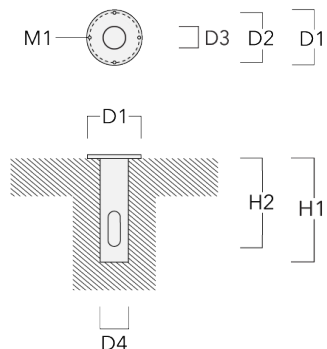

info@we-ef.com - <https://we-ef.com>

Subject to technical changes and errors. - Generated on 23/10/2024

Mounting Accessories

Planted root

Description	Part ID	D1	D2	D3	D4	H1	H2	M1	Weight(kg)
Planted root ESV4	300-0461	145	130	102	108	400	350	8	7.85

Short post EM

Description	Part ID	A	B	C1	D1	Weight(kg)
Short post EM1 for FLC311/321	146-7169	26	200	120	160	1.80

145-9982

FLC321 Surface mounted

Optical Accessories

Flood lens

Description	Part ID	C1
IO-360-FLC321	145-9992	87