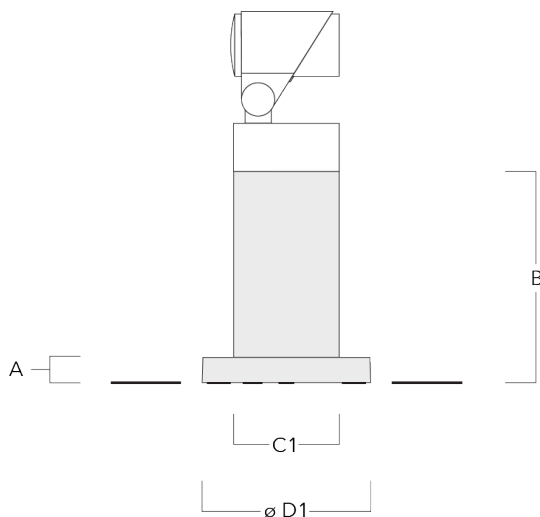

Description

IP66. IK08. Marine-grade, die-cast aluminium alloy. 5CE superior corrosion protection including PCS hardware. Safety glass lens. Silicone CCG® Controlled Compression Gasket. Luminaire is factory-sealed and does not need to be opened during installation. Knuckle permits 350° rotation, forward tilt 38° and backward tilt 90°.

info@we-ef.com - <https://we-ef.com>

Subject to technical changes and errors. - Generated on 23/10/2024

Mounting Accessories

Planted root

Description	Part ID	D1	D2	D3	D4	H1	H2	M1	Weight(kg)
Planted root ESV4	300-0461	145	130	102	108	400	350	8	7.85

Short post EM

Description	Part ID	A	B	C1	D1	Weight(kg)
Short post EM1 for FLC311/321	146-7169	26	200	120	160	1.80

145-9982

FLC321 Surface mounted

Optical Accessories

Flood lens

Description	Part ID	C1
IO-360-FLC321	145-9992	87