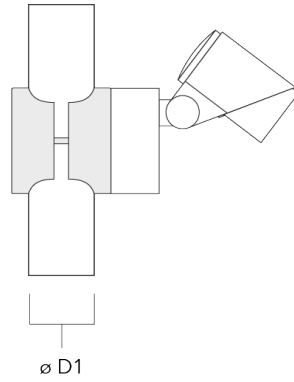

FLC321 Surface mounted

Mounting Accessories

Planted root

Description	Part ID	D1	D2	D3	D4	H1	H2	M1	T1	T2	Weight (kg)
Planted root ESV4	300-0461-AP	150	130	60	89	400	350	8	200	50 x 100	3.85

Short post

Description	Part ID	A	B	C1	D1	Weight (kg)
Short post EM1 for FLC311/321	146-7169	26	200	120	160	1.80

FLC321 Surface mounted

Pole clamp SP - Tiltable

Description	Part ID	D1	Weight (kg)
Pole clamp SP1-M5, single (Ø 38-60)	146-7201	38-60	1.20

Pole clamp SP1-M5, single (Ø 76-89)	146-7202	76-89	1.10
-------------------------------------	----------	-------	------

FLC321 Surface mounted

Description	Part ID	D1	Weight (kg)
Pole clamp SP2-M5, single (Ø 38-60)	146-7203	38-60	1.30

Pole clamp SP2-M5, single (Ø 76-89)	146-7204	76-89	1.20
-------------------------------------	----------	-------	------