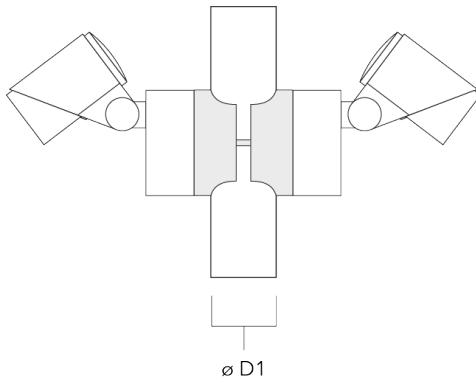

FLC321 Surface mounted

Mounting Accessories

Planted root

Description	Part ID	D1	D2	D3	D4	H1	H2	M1	T1	T2	Weight (kg)
Planted root ESV4	300-0461-AP	150	130	60	89	400	350	8	200	50 x 100	3.85

Short post

Description	Part ID	A	B	C1	D1	Weight (kg)
Short post EM1 for FLC311/321	146-7169	26	200	120	160	1.80

FLC321 Surface mounted

Pole clamp SP - Tiltable

Description	Part ID	D1	Weight (kg)
Pole clamp SP1-M5, single (Ø 38-60)	146-7201	38-60	1.20

Pole clamp SP1-M5, single (Ø 76-89)	146-7202	76-89	1.10
-------------------------------------	----------	-------	------

FLC321 Surface mounted

Description	Part ID	D1	Weight (kg)
Pole clamp SP2-M5, single (Ø 38-60)	146-7203	38-60	1.30

Pole clamp SP2-M5, single (Ø 76-89)	146-7204	76-89	1.20
-------------------------------------	----------	-------	------