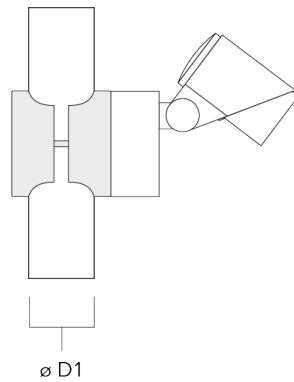

FLC321 Surface mounted

Mounting Accessories

Planted root

Description	Part ID	D1	D2	D3	D4	H1	H2	M1	T1	T2	Weight (kg)
Planted root ESV4	300-0461-AP	150	130	60	89	400	350	8	200	50 x 100	3.85

Short post

Description	Part ID	A	B	C1	D1	Weight (kg)
Short post EM1 for FLC311/321	146-7169	26	200	120	160	1.80

FLC321 Surface mounted

Pole clamp SP - Tiltable

Description	Part ID	D1	Weight (kg)
Pole clamp SP1-M5, single (Ø 38-60)	146-7201	38-60	1.20

Pole clamp SP1-M5, single (Ø 76-89)	146-7202	76-89	1.10
-------------------------------------	----------	-------	------

FLC321 Surface mounted

Description	Part ID	D1	Weight (kg)
Pole clamp SP2-M5, single (Ø 38-60)	146-7203	38-60	1.30

Pole clamp SP2-M5, single (Ø 76-89)	146-7204	76-89	1.20
-------------------------------------	----------	-------	------