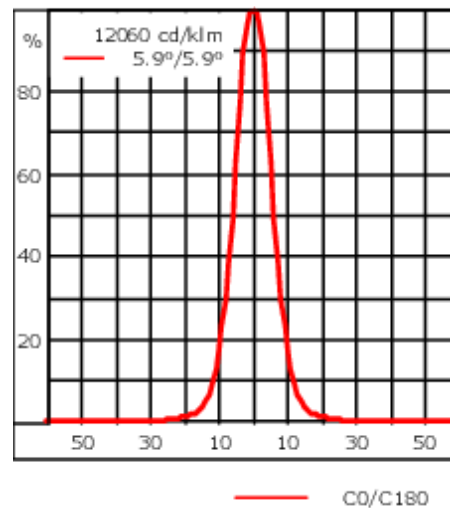

FLC321 Surface mounted

Specifications

Material description

Body	Marine-grade, die-cast aluminium alloy
Lens	Safety glass lens
Colours	RAL9004 Signal black RAL9007 Grey aluminium RAL7016 Anthracite grey RAL9016 Traffic white
Gasket	Silicone CCG® Controlled Compression Gasket
Fasteners	PCS hardware
Ingress protection	IP66
Impact resistance	IK08
Corrosion resistance	5CE
Windage	0.045 m²

Electrical description

Driver / Ballast	Integral EC electronic converter (mains voltage). Integral LED electronic driver (24VDC low voltage).
Power factor	>0.9

Additional information

Lifetime	T_a=25° L90B10 > 90000h