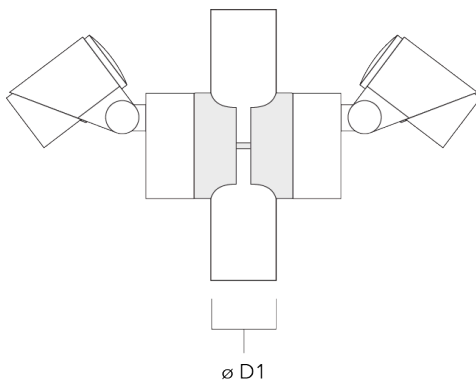

FLC321 Surface mounted

Mounting Accessories

Planted root

Description	Part ID	D1	D2	D3	D4	H1	H2	M1	T1	T2	Weight (kg)
Planted root ESV4	300-0461-AP	150	130	60	89	400	350	8	200	50 x 100	3.85

Short post

Description	Part ID	A	B	C1	D1	Weight (kg)
Short post EM1 for FLC311/321	146-7169	26	200	120	160	1.80

FLC321 Surface mounted

Pole clamp SP - Tiltable

Description	Part ID	D1	Weight (kg)
Pole clamp SP1-M5, single (Ø 38-60)	146-7201	38-60	1.20

Pole clamp SP1-M5, single (Ø 76-89)	146-7202	76-89	1.10
-------------------------------------	----------	-------	------

FLC321 Surface mounted

Description	Part ID	D1	Weight (kg)
Pole clamp SP2-M5, single (Ø 38-60)	146-7203	38-60	1.30

Pole clamp SP2-M5, single (Ø 76-89)	146-7204	76-89	1.20
-------------------------------------	----------	-------	------