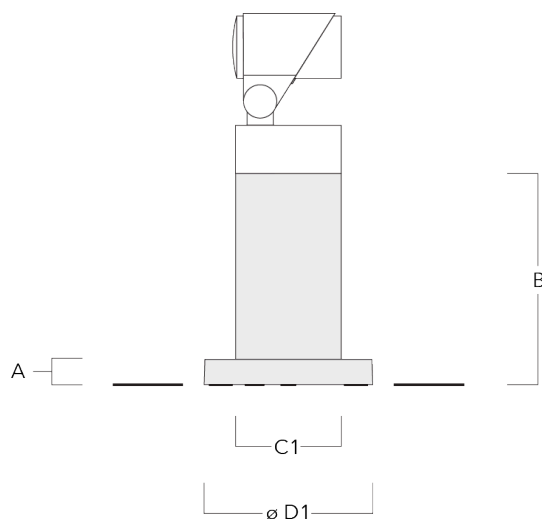

FLC321 Surface mounted

Mounting Accessories

Planted root

Description	Part ID	D1	D2	D3	D4	H1	H2	M1	T1	T2	Weight (kg)
Planted root ESV4	300-0461-AP	150	130	60	89	400	350	8	200	50 x 100	3.85

Short post

Description	Part ID	A	B	C1	D1	Weight (kg)
Short post EM1 for FLC311/321	146-7169	26	200	120	160	1.80

FLC321 Surface mounted

Pole clamp SP - Tiltable

Description	Part ID	D1	Weight (kg)
Pole clamp SP1-M5, single (Ø 38-60)	146-7201	38-60	1.20

Pole clamp SP1-M5, single (Ø 76-89)	146-7202	76-89	1.10
-------------------------------------	----------	-------	------

FLC321 Surface mounted

Description	Part ID	D1	Weight (kg)
Pole clamp SP2-M5, single (Ø 38-60)	146-7203	38-60	1.30

Pole clamp SP2-M5, single (Ø 76-89)	146-7204	76-89	1.20
-------------------------------------	----------	-------	------