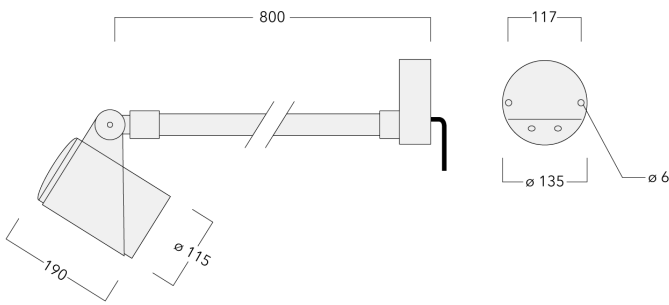

145-7901

FLC321 Wall bracket

we-ef

Specifications

Material description

Body	Marine-grade, all aluminium construction
Lens	Safety glass lens
Colours	RAL9004 Signal black RAL9006 White aluminium RAL9007 Grey aluminium RAL7016 Anthracite grey RAL9016 Traffic white
Gasket	Silicone CCG® Controlled Compression Gasket
Fasteners	PCS hardware
Ingress protection	IP66
Impact resistance	IK08
Corrosion resistance	5CE

Electrical description

Driver / Ballast	Integral EC electronic converter

Additional information

Lifetime	Ta=25° L90B10 > 90000h
Energy efficiency class	C-D (Light source)

Fagerhult Lighting Ltd

33-34 Dolben Street, SE1 0UQ London, United Kingdom

<https://we-ef.com/uk>

Subject to technical changes and errors. - Generated on 23/11/2024