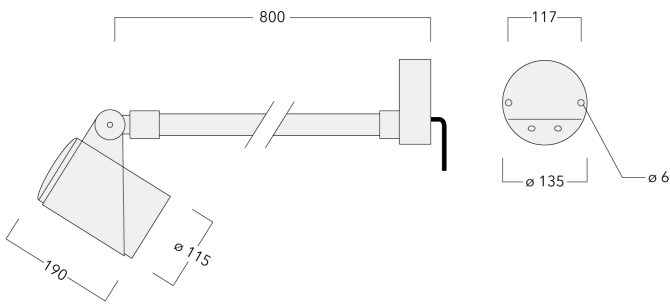

Specifications

Material description

Body	Marine-grade, all aluminium construction
Lens	Safety glass lens
Colours	RAL9004 Signal black RAL9006 White aluminium RAL9007 Grey aluminium RAL7016 Anthracite grey RAL9016 Traffic white
Gasket	Silicone CCG® Controlled Compression Gasket
Fasteners	PCS hardware
Ingress protection	IP66
Impact resistance	IK08
Corrosion resistance	5CE

Electrical description

Driver / Ballast	Integral EC electronic converter

Additional information

Lifetime	Ta=25° L90B10 > 90000h
Energy efficiency class	C-D (Light source)