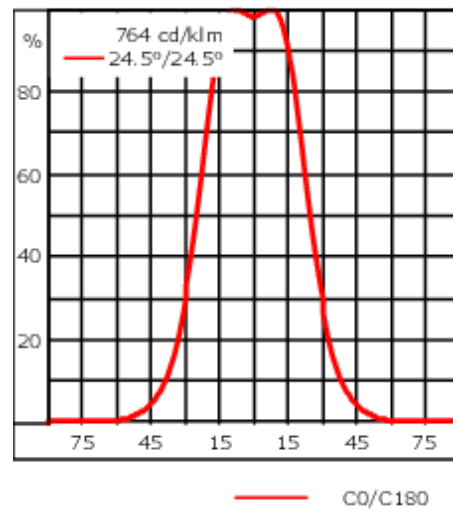

Specifications

Material description

Body	Marine-grade, all aluminium construction
Lens	Safety glass lens
Colours	RAL9004 Signal black RAL9006 White aluminium RAL9007 Grey aluminium RAL7016 Anthracite grey RAL9016 Traffic white
Gasket	Silicone CCG® Controlled Compression Gasket
Fasteners	PCS hardware
Ingress protection	IP66
Impact resistance	IK08
Corrosion resistance	5CE

Electrical description

Driver / Ballast	Integral EC electronic converter

Additional information

Lifetime	Ta=25° L90B10 > 90000h
Energy efficiency class	C-D (Light source)