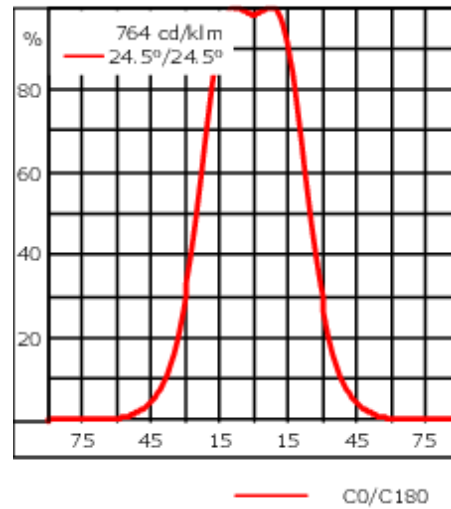

Specifications

Material description

Body	Marine-grade, all aluminium construction
Lens	Safety glass lens
Colours	RAL9004 Signal black RAL9007 Grey aluminium RAL7016 Anthracite grey RAL9016 Traffic white
Gasket	Silicone CCG® Controlled Compression Gasket
Fasteners	PCS hardware
Ingress protection	IP66
Impact resistance	IK08
Corrosion resistance	5CE

Electrical description

Driver / Ballast	Integral EC electronic converter (mains voltage). Integral LED electronic driver (24VDC low voltage).

Additional information

Lifetime	Ta=25° L90B10 > 90000h