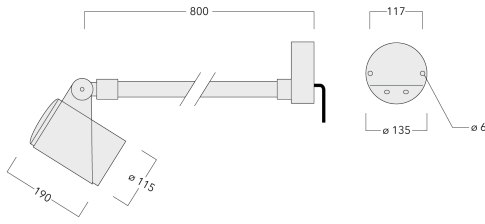

Specifications

Material description

Body	Marine-grade, all aluminium construction
Lens	Safety glass lens
Colours	RAL9004 Signal black RAL9007 Grey aluminium RAL7016 Anthracite grey RAL9016 Traffic white
Gasket	Silicone CCG® Controlled Compression Gasket
Fasteners	PCS hardware
Ingress protection	IP66
Impact resistance	IK08
Corrosion resistance	5CE

Electrical description

Driver / Ballast	Integral EC electronic converter (mains voltage). Integral LED electronic driver (24VDC low voltage).

Additional information

Lifetime	Ta=25° L90B10 > 90000h