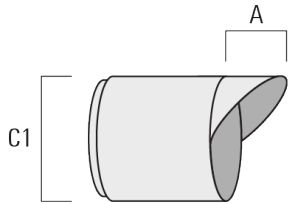

Optical Accessories

Flood lens

Description	Part ID	C1
Flood lens IO-360	145-9992	87

Linear spread lens

Description	Part ID	C1
Linear spread lens IO-180	145-9991	87

FLC321 Wall bracket

Wallwash lens

Description	Part ID	C1
Wallwash lens IO-20	145-9993	87

Honeycomb louvre

Description	Part ID	C1
Honeycomb louvre IW	145-9994	87

FLC321 Wall bracket

Glare shield

Description	Part ID	A	C1
Glare shield ES	145-9995	55	114

Snoot

Description	Part ID	A	C1
Snoot ET	145-9996	56	114