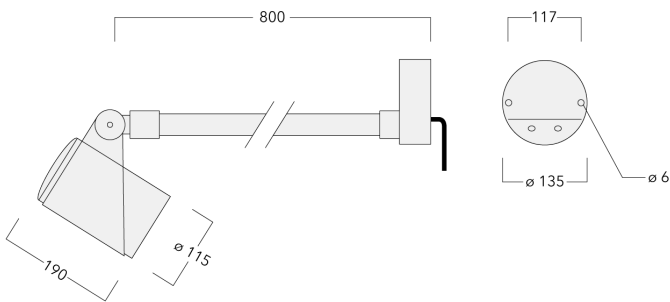

Specifications

Material description

Body	Marine-grade, all aluminium construction
Lens	Safety glass lens
Colours	 RAL9004 Signal black RAL9006 White aluminium RAL9007 Grey aluminium RAL7016 Anthracite grey RAL9016 Traffic white
Gasket	Silicone CCG® Controlled Compression Gasket
Fasteners	PCS hardware
Ingress protection	IP66
Impact resistance	IK08
Corrosion resistance	5CE

Electrical description

Driver / Ballast	Integral EC electronic converter

Additional information

Lifetime	Ta=25° L90B10 > 90000h
Energy efficiency class	C-D (Light source)