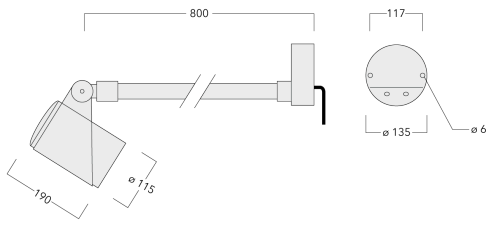

Specifications

Material description

Body	Marine-grade, all aluminium construction
Lens	Safety glass lens
Colours	RAL9004 Signal black RAL9007 Grey aluminium RAL7016 Anthracite grey RAL9016 Traffic white
Gasket	Silicone CCG® Controlled Compression Gasket
Fasteners	PCS hardware
Ingress protection	IP66
Impact resistance	IK08
Corrosion resistance	5CE

Electrical description

Driver / Ballast	Integral EC electronic converter (mains voltage). Integral LED electronic driver (24VDC low voltage).

Additional information

Lifetime	Ta=25° L90B10 > 90000h