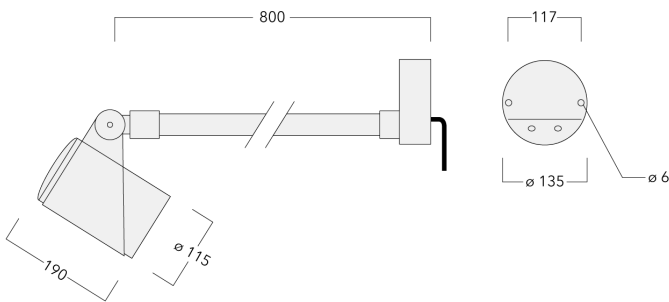

Specifications

Material description

Body	Marine-grade, all aluminium construction
Lens	Safety glass lens
Colours	 RAL9004 Signal black RAL9006 White aluminium RAL9007 Grey aluminium RAL7016 Anthracite grey RAL9016 Traffic white
Gasket	Silicone CCG® Controlled Compression Gasket
Fasteners	PCS hardware
Ingress protection	IP66
Impact resistance	IK08
Corrosion resistance	5CE

Electrical description

Driver / Ballast	Integral EC electronic converter

Additional information

Lifetime	Ta=25° L90B10 > 90000h
Energy efficiency class	C-D (Light source)