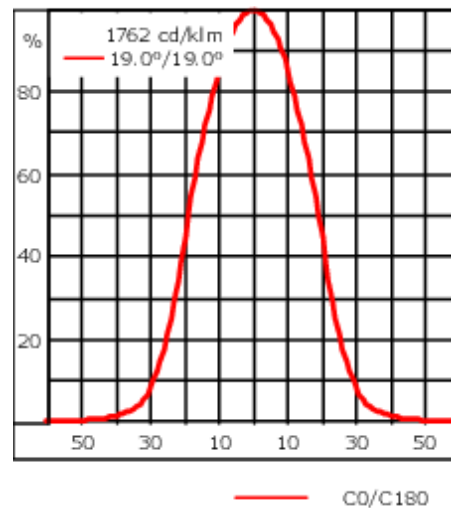

Spécifications

Description du matériel

Corps	Corps en fonte d'aluminium
Lentille	Verre de sécurité
Couleurs	Peinture poudre disponible avec 35 couleurs différents
Joint	Joint silicone CCG®
Visserie	PCS Inox avec revêtement polymère
IP	IP66
IK	IK08
Protection contre la corrosion	5CE

Description électrique

Driver	Corps en fonte d'aluminium,

Informations complémentaires

Durée de vie	Ta=25° L90B10 > 90000h
Classe d'efficacité énergétique	C-D

WE-EF LUMIERE

ZAC de Chesnes Nord, 6 Rue de Brisson, CS80330, 38290 Satolas et Bonce - Téléphone: +33 4 74 99 14 44
info.france@we-ef.com - <https://we-ef.com/fr>

Sous réserve de modifications techniques et d'erreurs. - Généré le 23/11/2024