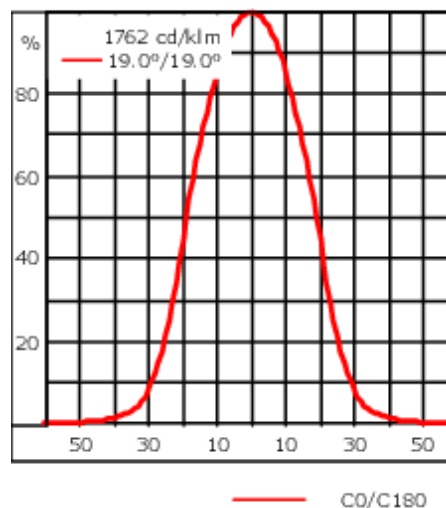

Specifications

Material description

Body	Marine-grade, all aluminium construction
Lens	Safety glass lens
Colours	RAL9004 Signal black RAL9007 Grey aluminium RAL7016 Anthracite grey RAL9016 Traffic white
Gasket	Silicone CCG® Controlled Compression Gasket
Fasteners	PCS hardware
Ingress protection	IP66
Impact resistance	IK08
Corrosion resistance	5CE

Electrical description

Driver / Ballast	Integral EC electronic converter (mains voltage). Integral LED electronic driver (24VDC low voltage).

Additional information

Lifetime	Ta=25° L90B10 > 90000h