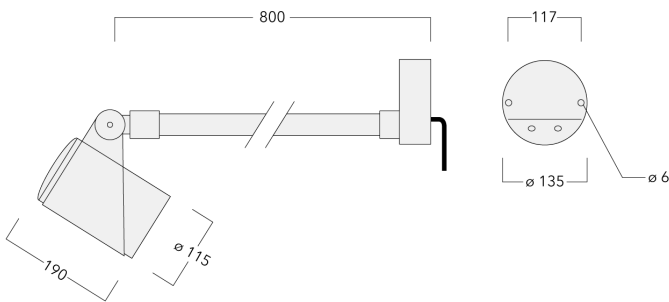

145-7913

FLC321 Wall bracket

we-ef

Specifications

Material description

Body	Marine-grade, all aluminium construction
Lens	Safety glass lens
Colours	RAL9004 Signal black RAL9006 White aluminium RAL9007 Grey aluminium RAL7016 Anthracite grey RAL9016 Traffic white
Gasket	Silicone CCG® Controlled Compression Gasket
Fasteners	PCS hardware
Ingress protection	IP66
Impact resistance	IK08
Corrosion resistance	5CE

Electrical description

Driver / Ballast	Integral EC electronic converter

Additional information

Lifetime	Ta=25° L90B10 > 90000h
Energy efficiency class	C-D (Light source)

Fagerhult Lighting Ltd

33-34 Dolben Street, SE1 0UQ London, United Kingdom

<https://we-ef.com/uk>

Subject to technical changes and errors. - Generated on 23/11/2024