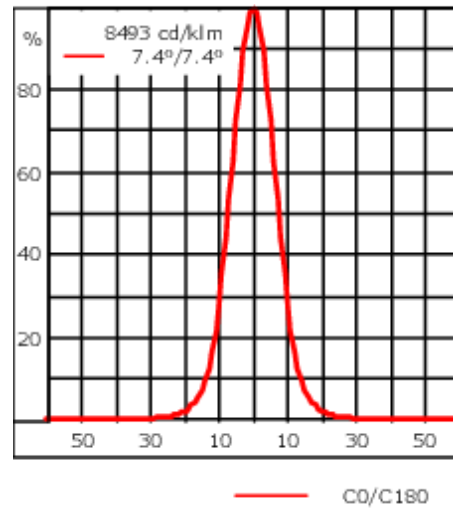

145-7913

FLC321 Wall bracket

we-ef

Specifications

Material description

Body	Marine-grade, all aluminium construction
Lens	Safety glass lens
Colours	RAL9004 Signal black RAL9006 White aluminium RAL9007 Grey aluminium RAL7016 Anthracite grey RAL9016 Traffic white
Gasket	Silicone CCG® Controlled Compression Gasket
Fasteners	PCS hardware
Ingress protection	IP66
Impact resistance	IK08
Corrosion resistance	5CE

Electrical description

Driver / Ballast	Integral EC electronic converter

Additional information

Lifetime	Ta=25° L90B10 > 90000h
Energy efficiency class	C-D (Light source)

Fagerhult Lighting Ltd

33-34 Dolben Street, SE1 0UQ London, United Kingdom

<https://we-ef.com/uk>

Subject to technical changes and errors. - Generated on 23/11/2024