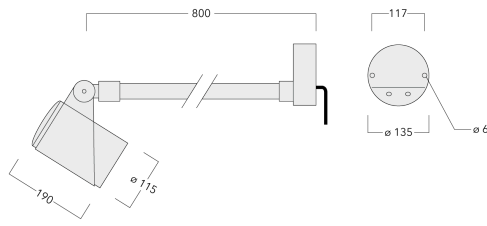

Specifications

Material description

Body	Marine-grade, all aluminium construction
Lens	Safety glass lens
Colours	RAL9004 Signal black RAL9007 Grey aluminium RAL7016 Anthracite grey RAL9016 Traffic white
Gasket	Silicone CCG® Controlled Compression Gasket
Fasteners	PCS hardware
Ingress protection	IP66
Impact resistance	IK08
Corrosion resistance	5CE

Electrical description

Driver / Ballast	Integral EC electronic converter (mains voltage). Integral LED electronic driver (24VDC low voltage).

Additional information

Lifetime	Ta=25° L90B10 > 90000h