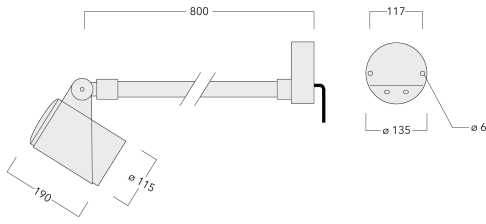

Specifications

Material description

Body	Marine-grade, all aluminium construction
Lens	Safety glass lens
Colours	RAL9004 Signal black RAL9007 Grey aluminium RAL7016 Anthracite grey RAL9016 Traffic white
Gasket	Silicone CCG® Controlled Compression Gasket
Fasteners	PCS hardware
Ingress protection	IP66
Impact resistance	IK08
Corrosion resistance	5CE

Electrical description

Driver / Ballast	Integral EC electronic converter (mains voltage). Integral LED electronic driver (24VDC low voltage).

Additional information

Lifetime	Ta=25° L90B10 > 90000h