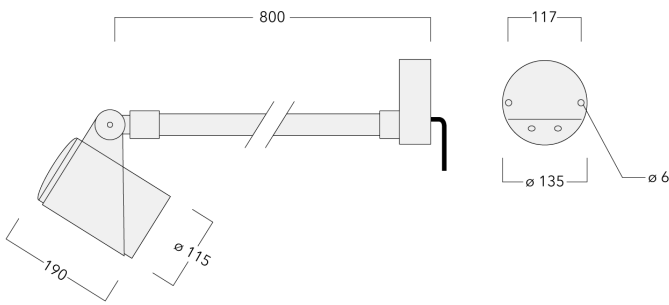

145-7917

FLC321 Wall bracket

we-ef

Specifications

Material description

Body	Marine-grade, all aluminium construction
Lens	Safety glass lens
Colours	RAL9004 Signal black RAL9006 White aluminium RAL9007 Grey aluminium RAL7016 Anthracite grey RAL9016 Traffic white
Gasket	Silicone CCG® Controlled Compression Gasket
Fasteners	PCS hardware
Ingress protection	IP66
Impact resistance	IK08
Corrosion resistance	5CE

Electrical description

Driver / Ballast	Integral EC electronic converter

Additional information

Lifetime	Ta=25° L90B10 > 90000h
Energy efficiency class	C-D (Light source)

Fagerhult Lighting Ltd

33-34 Dolben Street, SE1 0UQ London, United Kingdom

<https://we-ef.com/uk>

Subject to technical changes and errors. - Generated on 23/11/2024