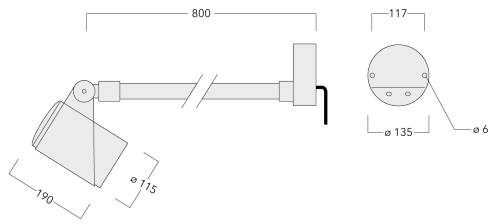

Specifications

Material description

Body	Marine-grade, all aluminium construction
Lens	Safety glass lens
Colours	RAL9004 Signal black RAL9007 Grey aluminium RAL7016 Anthracite grey RAL9016 Traffic white
Gasket	Silicone CCG® Controlled Compression Gasket
Fasteners	PCS hardware
Ingress protection	IP66
Impact resistance	IK08
Corrosion resistance	5CE

Electrical description

Driver / Ballast	Integral EC electronic converter (mains voltage). Integral LED electronic driver (24VDC low voltage).

Additional information

Lifetime	Ta=25° L90B10 > 90000h