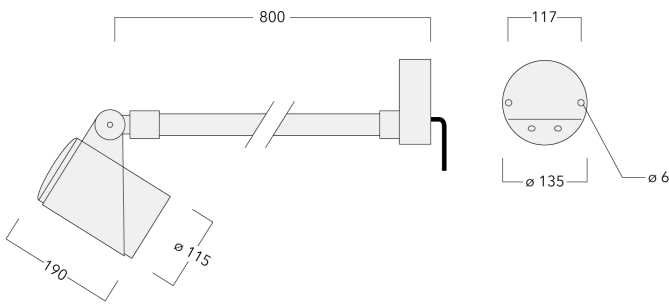

145-7919

FLC321 Wall bracket

we-ef

Specifications

Material description

Body	Marine-grade, all aluminium construction
Lens	Safety glass lens
Colours	 RAL9004 Signal black RAL9006 White aluminium RAL9007 Grey aluminium RAL7016 Anthracite grey RAL9016 Traffic white
Gasket	Silicone CCG® Controlled Compression Gasket
Fasteners	PCS hardware
Ingress protection	IP66
Impact resistance	IK08
Corrosion resistance	5CE

Electrical description

Driver / Ballast	Integral EC electronic converter

Additional information

Lifetime	Ta=25° L90B10 > 90000h
Energy efficiency class	C-D (Light source)

WE-EF LEUCHTEN GmbH

Töpinger Straße 16, 29646 Bispingen, Germany - Phone: +49 5194 909-0

info@we-ef.com - <https://we-ef.com>

Subject to technical changes and errors. - Generated on 23/11/2024