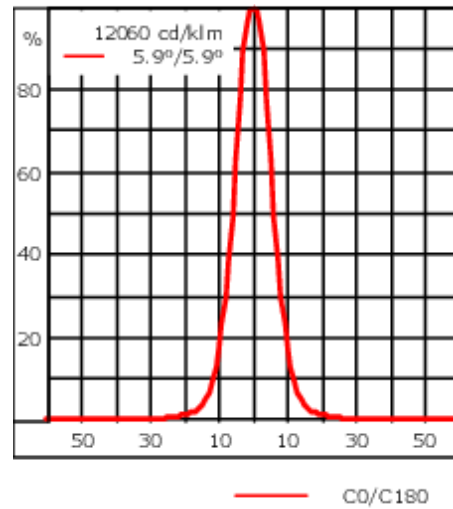

145-7919

FLC321 Wall bracket

we-ef

Specifications

Material description

Body	Marine-grade, all aluminium construction
Lens	Safety glass lens
Colours	 RAL9004 Signal black RAL9006 White aluminium RAL9007 Grey aluminium RAL7016 Anthracite grey RAL9016 Traffic white
Gasket	Silicone CCG® Controlled Compression Gasket
Fasteners	PCS hardware
Ingress protection	IP66
Impact resistance	IK08
Corrosion resistance	5CE

Electrical description

Driver / Ballast	Integral EC electronic converter

Additional information

Lifetime	Ta=25° L90B10 > 90000h
Energy efficiency class	C-D (Light source)

WE-EF LEUCHTEN GmbH

Töpinger Straße 16, 29646 Bispingen, Germany - Phone: +49 5194 909-0

info@we-ef.com - <https://we-ef.com>

Subject to technical changes and errors. - Generated on 23/11/2024