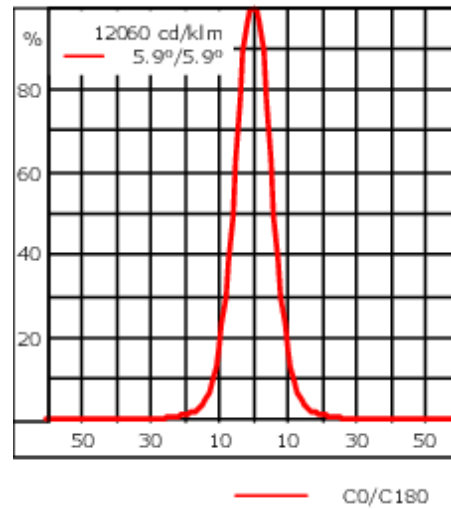

Specifications

Material description

Body	Marine-grade, all aluminium construction
Lens	Safety glass lens
Colours	RAL9004 Signal black RAL9006 White aluminium RAL9007 Grey aluminium RAL7016 Anthracite grey RAL9016 Traffic white
Gasket	Silicone CCG® Controlled Compression Gasket
Fasteners	PCS hardware
Ingress protection	IP66
Impact resistance	IK08
Corrosion resistance	5CE

Electrical description

Driver / Ballast	Integral EC electronic converter

Additional information

Lifetime	Ta=25° L90B10 > 90000h
Energy efficiency class	C-D (Light source)