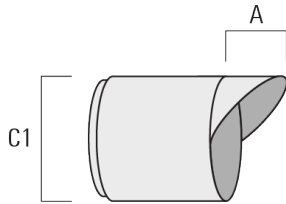

FLC321 Wall bracket

Glare shield

Description	Part ID	A	C1
ES-FLC321	145-9995	55	114