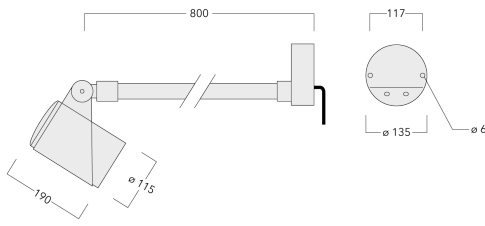

Specifications

Material description

Body	Marine-grade, all aluminium construction
Lens	Safety glass lens
Colours	RAL9004 Signal black RAL9007 Grey aluminium RAL7016 Anthracite grey RAL9016 Traffic white
Gasket	Silicone CCG® Controlled Compression Gasket
Fasteners	PCS hardware
Ingress protection	IP66
Impact resistance	IK08
Corrosion resistance	5CE

Electrical description

Driver / Ballast	Integral EC electronic converter (mains voltage). Integral LED electronic driver (24VDC low voltage).

Additional information

Lifetime	Ta=25° L90B10 > 90000h