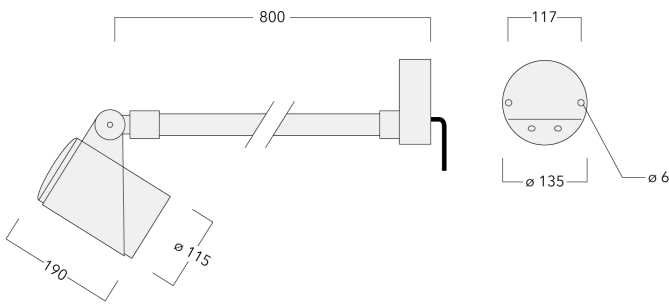

145-7921

FLC321 Wall bracket

we-ef

Specifications

Material description

Body	Marine-grade, all aluminium construction
Lens	Safety glass lens
Colours	RAL9004 Signal black RAL9006 White aluminium RAL9007 Grey aluminium RAL7016 Anthracite grey RAL9016 Traffic white
Gasket	Silicone CCG® Controlled Compression Gasket
Fasteners	PCS hardware
Ingress protection	IP66
Impact resistance	IK08
Corrosion resistance	5CE

Electrical description

Driver / Ballast	Integral EC electronic converter

Additional information

Lifetime	Ta=25° L90B10 > 90000h
Energy efficiency class	C-D (Light source)

Fagerhult Lighting Ltd

33-34 Dolben Street, SE1 0UQ London, United Kingdom

<https://we-ef.com/uk>

Subject to technical changes and errors. - Generated on 23/11/2024