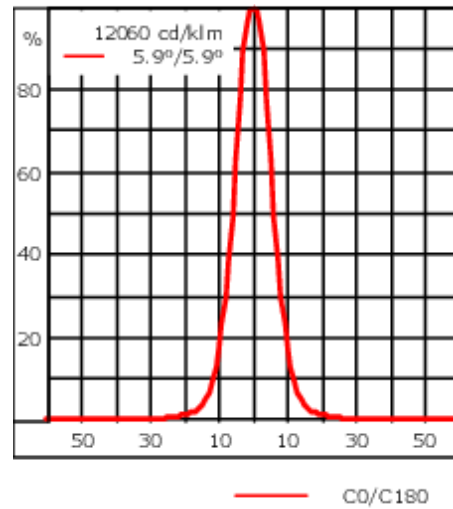

145-7921

FLC321 Wall bracket

we-ef

Specifications

Material description

Body	Marine-grade, all aluminium construction
Lens	Safety glass lens
Colours	RAL9004 Signal black RAL9006 White aluminium RAL9007 Grey aluminium RAL7016 Anthracite grey RAL9016 Traffic white
Gasket	Silicone CCG® Controlled Compression Gasket
Fasteners	PCS hardware
Ingress protection	IP66
Impact resistance	IK08
Corrosion resistance	5CE

Electrical description

Driver / Ballast	Integral EC electronic converter

Additional information

Lifetime	Ta=25° L90B10 > 90000h
Energy efficiency class	C-D (Light source)

Fagerhult Lighting Ltd

33-34 Dolben Street, SE1 0UQ London, United Kingdom

<https://we-ef.com/uk>

Subject to technical changes and errors. - Generated on 23/11/2024