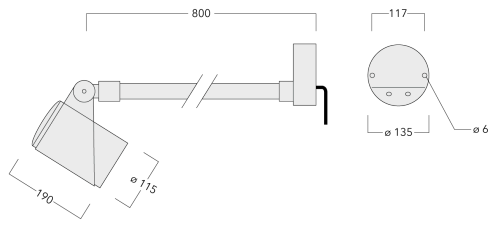

Specifications

Material description

Body	Marine-grade, all aluminium construction
Lens	Safety glass lens
Colours	RAL9004 Signal black RAL9007 Grey aluminium RAL7016 Anthracite grey RAL9016 Traffic white
Gasket	Silicone CCG® Controlled Compression Gasket
Fasteners	PCS hardware
Ingress protection	IP66
Impact resistance	IK08
Corrosion resistance	5CE

Electrical description

Driver / Ballast	Integral EC electronic converter (mains voltage). Integral LED electronic driver (24VDC low voltage).

Additional information

Lifetime	Ta=25° L90B10 > 90000h