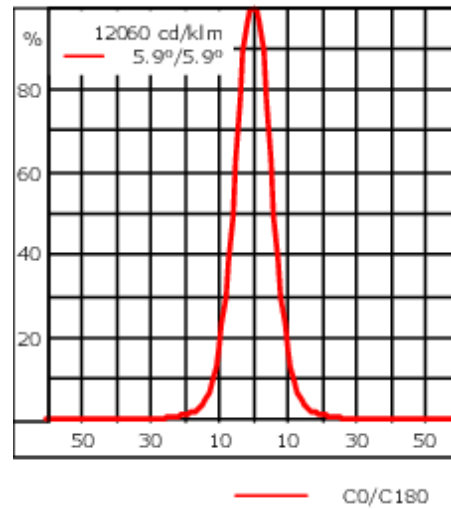

Specifications

Material description

Body	Marine-grade, all aluminium construction
Lens	Safety glass lens
Colours	RAL9004 Signal black RAL9007 Grey aluminium RAL7016 Anthracite grey RAL9016 Traffic white
Gasket	Silicone CCG® Controlled Compression Gasket
Fasteners	PCS hardware
Ingress protection	IP66
Impact resistance	IK08
Corrosion resistance	5CE

Electrical description

Driver / Ballast	Integral EC electronic converter (mains voltage). Integral LED electronic driver (24VDC low voltage).

Additional information

Lifetime	Ta=25° L90B10 > 90000h