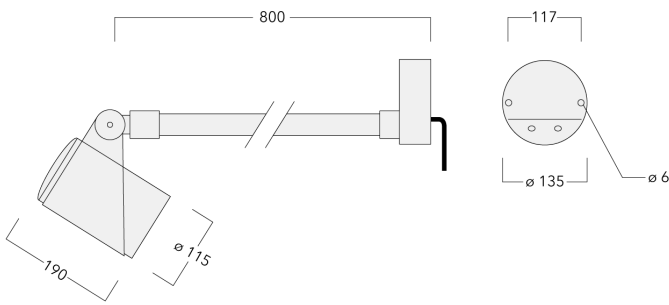

145-7923

FLC321 Wall bracket

we-ef

Specifications

Material description

Body	Marine-grade, all aluminium construction
Lens	Safety glass lens
Colours	RAL9004 Signal black RAL9006 White aluminium RAL9007 Grey aluminium RAL7016 Anthracite grey RAL9016 Traffic white
Gasket	Silicone CCG® Controlled Compression Gasket
Fasteners	PCS hardware
Ingress protection	IP66
Impact resistance	IK08
Corrosion resistance	5CE

Electrical description

Driver / Ballast	Integral EC electronic converter

Additional information

Lifetime	Ta=25° L90B10 > 90000h
Energy efficiency class	C-D (Light source)

Fagerhult Lighting Ltd

33-34 Dolben Street, SE1 0UQ London, United Kingdom

<https://we-ef.com/uk>

Subject to technical changes and errors. - Generated on 23/11/2024