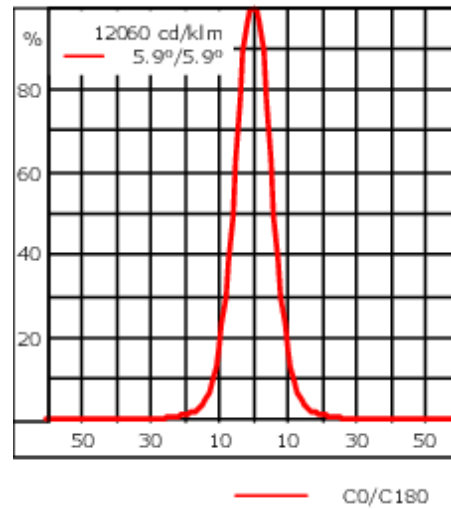

145-7923

FLC321 Wall bracket

we-ef

Specifications

Material description

Body	Marine-grade, all aluminium construction
Lens	Safety glass lens
Colours	RAL9004 Signal black RAL9006 White aluminium RAL9007 Grey aluminium RAL7016 Anthracite grey RAL9016 Traffic white
Gasket	Silicone CCG® Controlled Compression Gasket
Fasteners	PCS hardware
Ingress protection	IP66
Impact resistance	IK08
Corrosion resistance	5CE

Electrical description

Driver / Ballast	Integral EC electronic converter

Additional information

Lifetime	Ta=25° L90B10 > 90000h
Energy efficiency class	C-D (Light source)

Fagerhult Lighting Ltd

33-34 Dolben Street, SE1 0UQ London, United Kingdom

<https://we-ef.com/uk>

Subject to technical changes and errors. - Generated on 23/11/2024