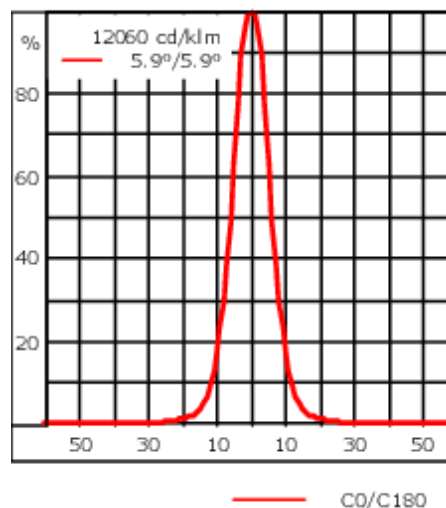

Specifications

Material description

Body	Marine-grade, all aluminium construction
Lens	Safety glass lens
Colours	RAL9004 Signal black RAL9007 Grey aluminium RAL7016 Anthracite grey RAL9016 Traffic white
Gasket	Silicone CCG® Controlled Compression Gasket
Fasteners	PCS hardware
Ingress protection	IP66
Impact resistance	IK08
Corrosion resistance	5CE

Electrical description

Driver / Ballast	Integral EC electronic converter (mains voltage). Integral LED electronic driver (24VDC low voltage).

Additional information

Lifetime	Ta=25° L90B10 > 90000h