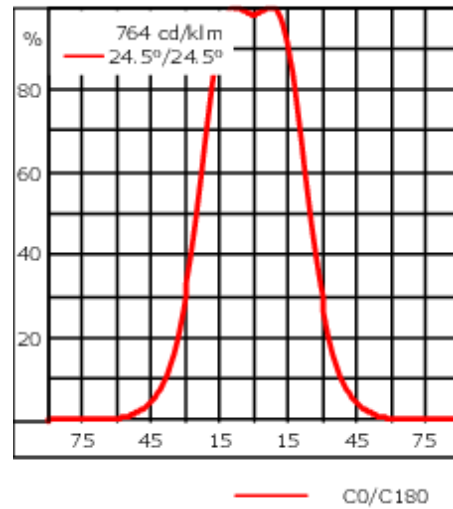

Flux lumineux nominal (lm)

LED Lumen	375
Total Lumen	2250
Tj	85

Rated lumens (lm)

LED Lumen	205.5
Total Lumen	1233
Ta	25

145-7925

FLC321 RAIL66

we-ef

Spécifications