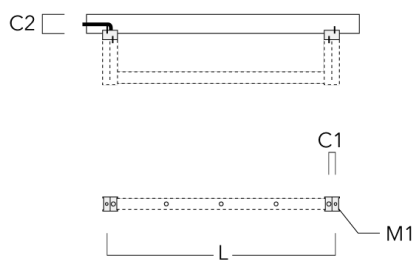

<https://we-ef.com/uk>

Subject to technical changes and errors. - Generated on 23/10/2024

FLC321 RAIL66

Description	Part ID	C1	C2	D1	D2	L	M1	Weight (kg)
Surface fitters (pair)	310-9290	20	30	180	140	1070	9	1.70

Column Fitters

Description	Part ID	C1	C2	L	M1	Weight (kg)
Column fitters (pair)	310-9294	30	100	1115	12	0.90

145-7929

FLC321 RAIL66

we-ef

Control

Eco Step Dim® Advanced

Description	Part ID
Eco Step Dim® Advanced LED	430-0002