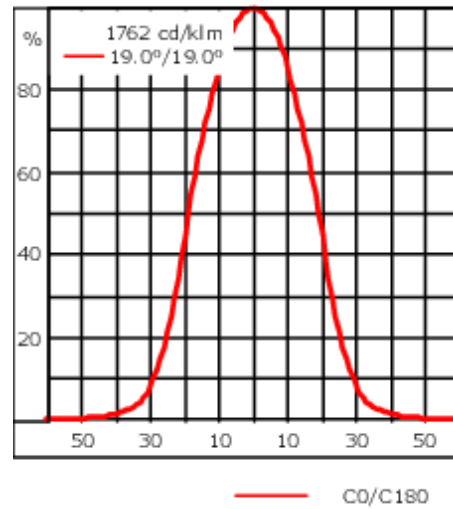

145-7931

FLC321 RAIL66

we-ef

Spécifications

Description du matériel

Corps	Corps en fonte d'aluminium
Lentille	Verre de sécurité
Couleurs	RAL9004 Noir de sécurité RAL9007 Aluminium gris RAL7016 Gris anthracite RAL9016 Blanc signalisation
Joint	Joint silicone CCG®
Visserie	PCS Inox avec revêtement polymère
IP	IP66
IK	IK08
Protection contre la corrosion	5CE
Surface exposée au vent	0.065 m²

Description électrique

Driver	Driver électronique

Informations complémentaires

Durée de vie	Ta=25° L90B10 > 90000h
Classe d'efficacité énergétique	C-D

WE-EF Switzerland AG

Himmelrichstrasse 6, 6003 Luzern - Téléphone: +41 22 752 49 94

info.switzerland@we-ef.com - <https://we-ef.com/ch_fr>

Sous réserve de modifications techniques et d'erreurs. - Généré le 23/11/2024