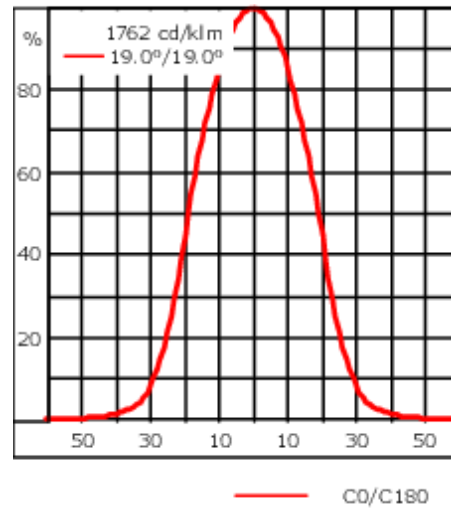

Flux lumineux nominal (lm)

LED Lumen	405
Total Lumen	2430
Tj	85

Rated lumens (lm)

LED Lumen	290.7
Total Lumen	1743.9
Ta	25

145-7933

FLC321 RAIL66

we-ef

Spécifications