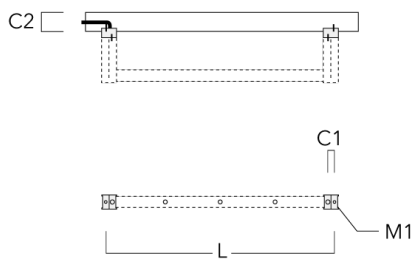

<https://we-ef.com/uk>

Subject to technical changes and errors. - Generated on 23/10/2024

Description	Part ID	C1	C2	D1	D2	L	M1	Weight (kg)
Surface fitters (pair)	310-9290	20	30	180	140	1070	9	1.70

Column Fitters

Description	Part ID	C1	C2	L	M1	Weight (kg)
Column fitters (pair)	310-9294	30	100	1115	12	0.90

145-7937

FLC321 RAIL66

we-ef

Control

Eco Step Dim® Advanced

Description	Part ID
Eco Step Dim® Advanced LED	430-0002