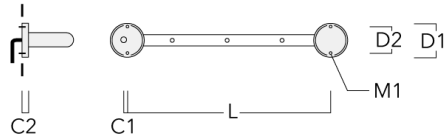

6 Mains outlets (L=2150)	310-9222	75	30	200	12	8.50	2150	2045
--------------------------	----------	----	----	-----	----	------	------	------

Flat Surface Fitters

Fagerhult Lighting Ltd

33-34 Dolben Street, SE1 0UQ London, United Kingdom

<https://we-ef.com/uk>

Subject to technical changes and errors. - Generated on 23/10/2024

Description	Part ID	C1	C2	D1	D2	L	M1	Weight (kg)
Surface fitters (pair)	310-9290	20	30	180	140	1070	9	1.70

Column Fitters