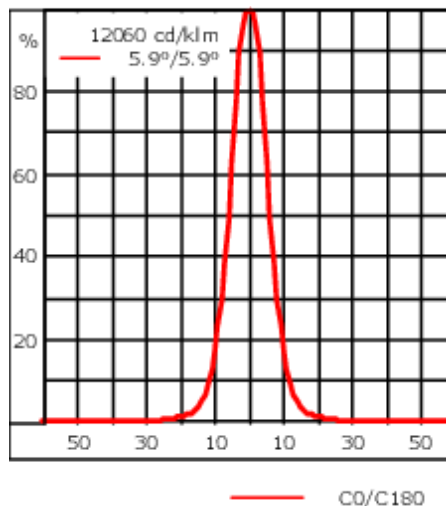

Flux lumineux nominal (lm)

LED Lumen	430
Total Lumen	2580
Tj	85

Rated lumens (lm)

LED Lumen	334.4
Total Lumen	2006.2
Ta	25

145-7947

FLC321 RAIL66

we-ef

Spécifications