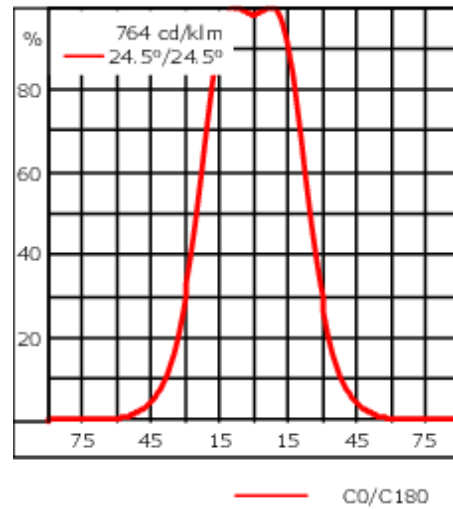

145-7949

FLC321 Space frame

we-ef

Specifications

Material description

Body	Marine-grade, die-cast aluminium alloy
Lens	Safety glass lens
Colours	■ RAL9004 Signal black ■ RAL9006 White aluminium ■ RAL9007 Grey aluminium ■ RAL7016 Anthracite grey ■ RAL9016 Traffic white
Gasket	Silicone CCG® Controlled Compression Gasket
Fasteners	PCS hardware
Ingress protection	IP66
Impact resistance	IK08
Corrosion resistance	5CE
Windage	0.065 m²

Electrical description

Driver / Ballast	Integral EC electronic converter

Additional information

Lifetime	Ta=25° L90B10 > 90000h
Energy efficiency class	C-D (Light source)

Fagerhult Lighting Ltd

33-34 Dolben Street, SE1 0UQ London, United Kingdom

<https://we-ef.com/uk>

Subject to technical changes and errors. - Generated on 23/10/2024