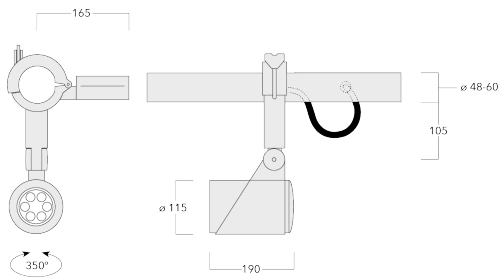

145-7949

FLC321 Space frame

we-ef

Specifications

Material description

Body	Marine-grade, die-cast aluminium alloy
Lens	Safety glass lens
Colours	■ RAL9004 Signal black ■ RAL9006 White aluminium ■ RAL9007 Grey aluminium ■ RAL7016 Anthracite grey ■ RAL9016 Traffic white
Gasket	Silicone CCG® Controlled Compression Gasket
Fasteners	PCS hardware
Ingress protection	IP66
Impact resistance	IK08
Corrosion resistance	5CE
Windage	0.065 m²

Electrical description

Driver / Ballast	Integral EC electronic converter

Additional information

Lifetime	Ta=25° L90B10 > 90000h
Energy efficiency class	C-D (Light source)

Fagerhult Lighting Ltd

33-34 Dolben Street, SE1 0UQ London, United Kingdom

<https://we-ef.com/uk>

Subject to technical changes and errors. - Generated on 23/10/2024