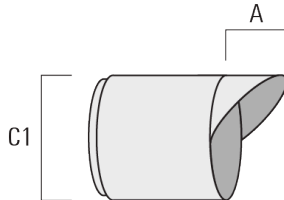

FLC321 Space frame

Description	Part ID	A	C1
ES-FLC321	145-9995	55	114