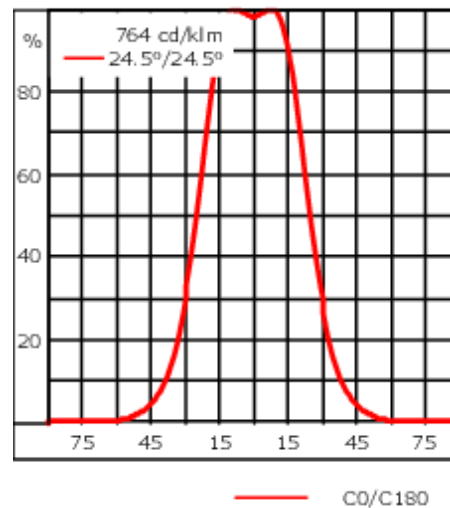

145-7949

FLC321 Space frame

we-ef

Spécifications

Description du matériel

Corps	Corps en fonte d'aluminium
Lentille	Verre de sécurité
Couleurs	RAL9004 Noir de sécurité RAL9007 Aluminium gris RAL7016 Gris anthracite RAL9016 Blanc signalisation
Joint	Joint silicone CCG®
Visserie	DriPCS Inox avec recouvrement polymère
IP	IP66
IK	IK08
Protection contre la corrosion	5CE
Surface exposée au vent	0.065 m²

Description électrique

Driver	Driver électronique séparé thermiquement

Informations complémentaires

Durée de vie	Ta=25° L90B10 > 90000h
Classe d'efficacité énergétique	C-D

WE-EF Switzerland AG

Himmelrichstrasse 6, 6003 Luzern - Téléphone: +41 22 752 49 94

info.switzerland@we-ef.com - <https://we-ef.com/ch_fr>

Sous réserve de modifications techniques et d'erreurs. - Généré le 23/11/2024