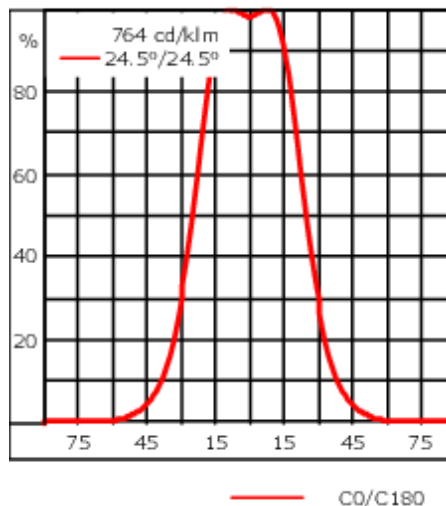

Spécifications

Description du matériel

Corps	Corps en fonte d'aluminium
Lentille	Verre de sécurité
Couleurs	RAL9004 Noir de sécurité RAL9007 Aluminium gris RAL7016 Gris anthracite RAL9016 Blanc signalisation
Joint	Joint silicone CCG®
Visserie	DriPCS Inox avec recouvrement polymère
IP	IP66
IK	IK08
Protection contre la corrosion	5CE
Surface exposée au vent	0.065 m²

Description électrique

Driver	Driver électronique séparé thermiquement

Informations complémentaires

Durée de vie	Ta=25° L90B10 > 90000h
Classe d'efficacité énergétique	C-D