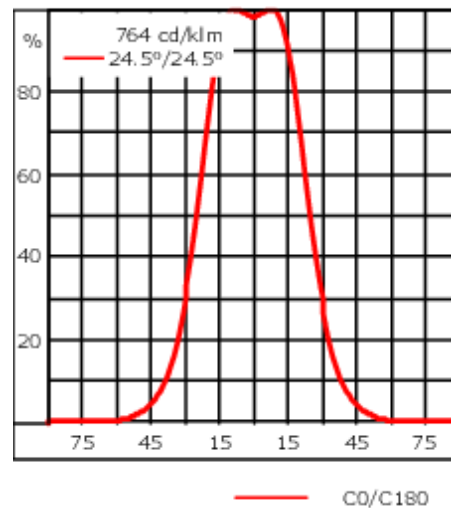

145-7951

FLC321 Space frame

we-ef

Spécifications

Description du matériel

Corps	Corps en fonte d'aluminium
Lentille	Verre de sécurité
Couleurs	RAL9004 Noir de sécurité RAL9007 Aluminium gris RAL7016 Gris anthracite RAL9016 Blanc signalisation
Joint	Joint silicone CCG®
Visserie	DriPCS Inox avec recouvrement polymère
IP	IP66
IK	IK08
Protection contre la corrosion	5CE
Surface exposée au vent	0.065 m²

Description électrique

Driver	Driver électronique séparé thermiquement

Informations complémentaires

Durée de vie	Ta=25° L90B10 > 90000h
Classe d'efficacité énergétique	C-D

WE-EF Switzerland AG

Himmelrichstrasse 6, 6003 Luzern - Téléphone: +41 22 752 49 94

info.switzerland@we-ef.com - <https://we-ef.com/ch_fr>

Sous réserve de modifications techniques et d'erreurs. - Généré le 23/10/2024