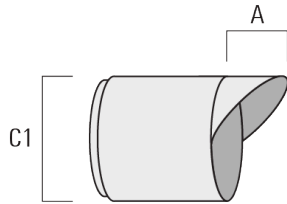

---

Description	Part ID	C1
IO-20-FLC321	145-9993	87

---

---

**Honeycomb louvre**

---

Description	Part ID	C1
Honeycomb louvre IW	145-9994	87

---

**FLC321 Space frame**

**Glare shield**

Description	Part ID	A	C1
ES-FLC321	145-9995	55	114

**Snoot**

Description	Part ID	A	C1
ET-FLC321	145-9996	56	114