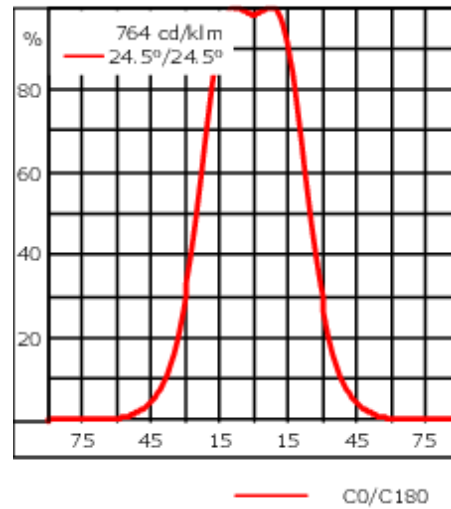

145-7953

FLC321 Space frame

we-ef

Specifications

Material description

Body	Marine-grade, die-cast aluminium alloy
Lens	Safety glass lens
Colours	RAL9004 Signal black RAL9006 White aluminium RAL9007 Grey aluminium RAL7016 Anthracite grey RAL9016 Traffic white
Gasket	Silicone CCG® Controlled Compression Gasket
Fasteners	PCS hardware
Ingress protection	IP66
Impact resistance	IK08
Corrosion resistance	5CE
Windage	0.065 m²

Electrical description

Driver / Ballast	Integral EC electronic converter

Additional information

Lifetime	Ta=25° L90B10 > 90000h
Energy efficiency class	C-D (Light source)

Fagerhult Lighting Ltd

33-34 Dolben Street, SE1 0UQ London, United Kingdom

<https://we-ef.com/uk>

Subject to technical changes and errors. - Generated on 23/11/2024