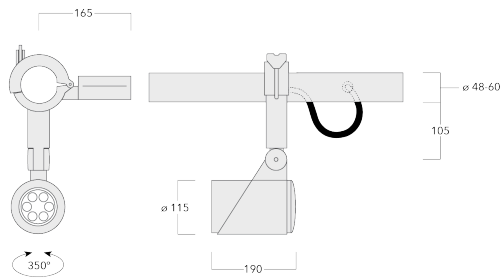

145-7953

FLC321 Space frame

we-ef

Specifications

Material description

Body	Marine-grade, die-cast aluminium alloy
Lens	Safety glass lens
Colours	RAL9004 Signal black RAL9006 White aluminium RAL9007 Grey aluminium RAL7016 Anthracite grey RAL9016 Traffic white
Gasket	Silicone CCG® Controlled Compression Gasket
Fasteners	PCS hardware
Ingress protection	IP66
Impact resistance	IK08
Corrosion resistance	5CE
Windage	0.065 m²

Electrical description

Driver / Ballast	Integral EC electronic converter

Additional information

Lifetime	Ta=25° L90B10 > 90000h
Energy efficiency class	C-D (Light source)

Fagerhult Lighting Ltd

33-34 Dolben Street, SE1 0UQ London, United Kingdom

<https://we-ef.com/uk>

Subject to technical changes and errors. - Generated on 23/11/2024