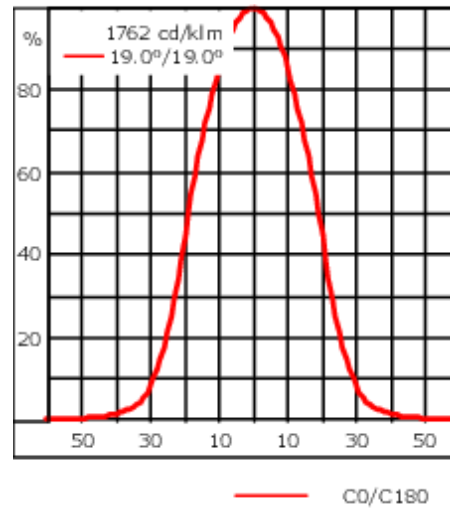

145-7957

FLC321 Space frame

we-ef

Specifications

Material description

Body	Marine-grade, die-cast aluminium alloy
Lens	Safety glass lens
Colours	■ RAL9004 Signal black ■ RAL9006 White aluminium ■ RAL9007 Grey aluminium ■ RAL7016 Anthracite grey ■ RAL9016 Traffic white
Gasket	Silicone CCG® Controlled Compression Gasket
Fasteners	PCS hardware
Ingress protection	IP66
Impact resistance	IK08
Corrosion resistance	5CE
Windage	0.065 m²

Electrical description

Driver / Ballast	Integral EC electronic converter

Additional information

Lifetime	Ta=25° L90B10 > 90000h
Energy efficiency class	C-D (Light source)

Fagerhult Lighting Ltd

33-34 Dolben Street, SE1 0UQ London, United Kingdom

<https://we-ef.com/uk>

Subject to technical changes and errors. - Generated on 23/10/2024