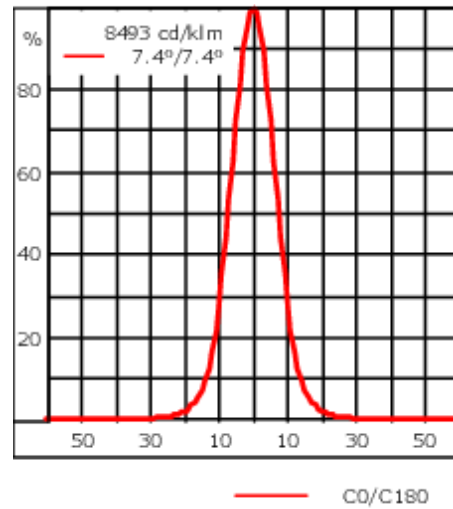

145-7961

FLC321 Space frame

we-ef

Spécifications

Description du matériel

Corps	Corps en fonte d'aluminium
Lentille	Verre de sécurité
Couleurs	RAL9004 Noir de sécurité RAL9007 Aluminium gris RAL7016 Gris anthracite RAL9016 Blanc signalisation
Joint	Joint silicone CCG®
Visserie	DriPCS Inox avec recouvrement polymère
IP	IP66
IK	IK08
Protection contre la corrosion	5CE
Surface exposée au vent	0.065 m²

Description électrique

Driver	Driver électronique séparé thermiquement

Informations complémentaires

Durée de vie	Ta=25° L90B10 > 90000h
Classe d'efficacité énergétique	C-D

WE-EF Switzerland AG

Himmelrichstrasse 6, 6003 Luzern - Téléphone: +41 22 752 49 94

info.switzerland@we-ef.com - <https://we-ef.com/ch_fr>

Sous réserve de modifications techniques et d'erreurs. - Généré le 23/10/2024