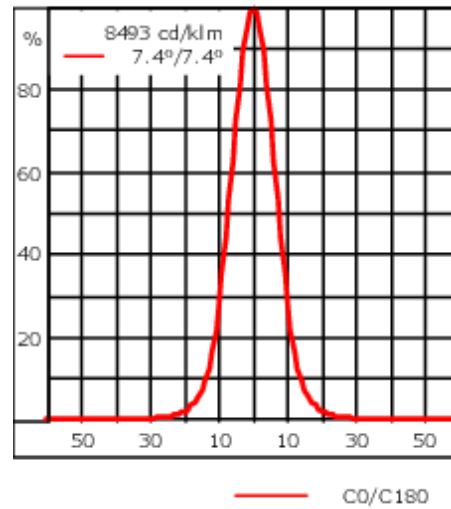

145-7963

FLC321 Space frame

we-ef

Specifications

Material description

Body	Marine-grade, die-cast aluminium alloy
Lens	Safety glass lens
Colours	RAL9004 Signal black RAL9006 White aluminium RAL9007 Grey aluminium RAL7016 Anthracite grey RAL9016 Traffic white
Gasket	Silicone CCG® Controlled Compression Gasket
Fasteners	PCS hardware
Ingress protection	IP66
Impact resistance	IK08
Corrosion resistance	5CE
Windage	0.065 m²

Electrical description

Driver / Ballast	Integral EC electronic converter

Additional information

Lifetime	Ta=25° L90B10 > 90000h
Energy efficiency class	C-D (Light source)

Fagerhult Lighting Ltd

33-34 Dolben Street, SE1 0UQ London, United Kingdom

<https://we-ef.com/uk>

Subject to technical changes and errors. - Generated on 23/11/2024