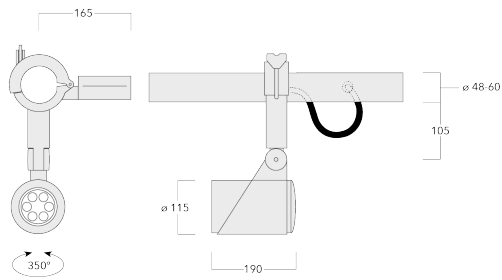

145-7963

FLC321 Space frame

we-ef

Specifications

Material description

Body	Marine-grade, die-cast aluminium alloy
Lens	Safety glass lens
Colours	RAL9004 Signal black RAL9006 White aluminium RAL9007 Grey aluminium RAL7016 Anthracite grey RAL9016 Traffic white
Gasket	Silicone CCG® Controlled Compression Gasket
Fasteners	PCS hardware
Ingress protection	IP66
Impact resistance	IK08
Corrosion resistance	5CE
Windage	0.065 m²

Electrical description

Driver / Ballast	Integral EC electronic converter

Additional information

Lifetime	Ta=25° L90B10 > 90000h
Energy efficiency class	C-D (Light source)

Fagerhult Lighting Ltd

33-34 Dolben Street, SE1 0UQ London, United Kingdom

<https://we-ef.com/uk>

Subject to technical changes and errors. - Generated on 23/11/2024