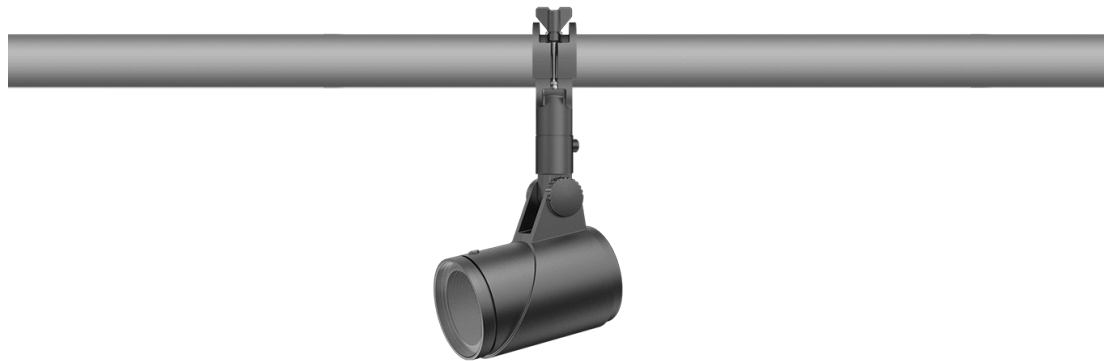

145-7963

FLC321 Space frame

we-ef

Description

IP66. IK08. Marine-grade, die-cast aluminium alloy. 5CE superior corrosion protection including PCS hardware. Safety glass lens. Silicone CCG® Controlled Compression Gasket. Luminaire is factory-sealed and does not need to be opened during installation.

Integral EC electronic converter in thermally-separated compartment. Advanced thermal management protects LEDs while optimising lumens output. CAD-optimised optics for superior illumination and glare control.

Including terminal box, for mounting on \varnothing 48-60 mm pipes or space frames.

Weight	3.70 kg
Light distribution	symmetric, very narrow beam [EE]
Light source	LED-6/18W / 1050 mA - 3000 K
CRI	80
Power supply	EC
LEDs	6
Rated input power	21 W
Nominal Lumen (lm)	
LED Lumen	405
Total Lumen	2430
Tj	85
Rated lumens (lm)	
LED Lumen	306.2
Total Lumen	1837.1
Ta	25