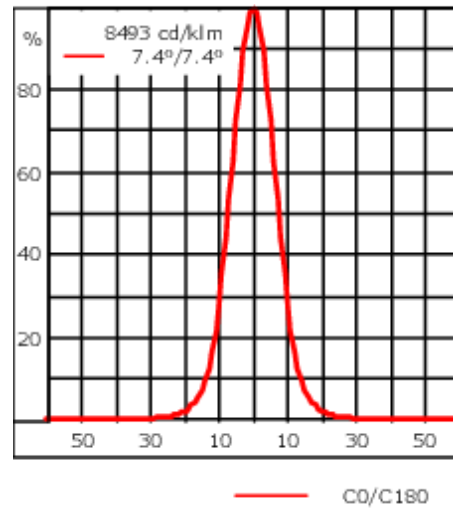

145-7963

FLC321 Space frame

we-ef

Specifications

Material description

Body	Marine-grade, die-cast aluminium alloy
Lens	Safety glass lens
Colours	■ RAL9004 Signal black ■ RAL9006 White aluminium ■ RAL9007 Grey aluminium ■ RAL7016 Anthracite grey ■ RAL9016 Traffic white
Gasket	Silicone CCG® Controlled Compression Gasket
Fasteners	PCS hardware
Ingress protection	IP66
Impact resistance	IK08
Corrosion resistance	5CE
Windage	0.065 m²

Electrical description

Driver / Ballast	Integral EC electronic converter

Additional information

Lifetime	Ta=25° L90B10 > 90000h
Energy efficiency class	C-D (Light source)

Fagerhult Lighting Ltd

33-34 Dolben Street, SE1 0UQ London, United Kingdom

<https://we-ef.com/uk>

Subject to technical changes and errors. - Generated on 23/10/2024