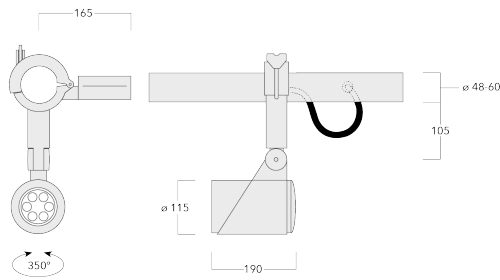

145-7963

FLC321 Space frame

we-ef

Specifications

Material description

Body	Marine-grade, die-cast aluminium alloy
Lens	Safety glass lens
Colours	■ RAL9004 Signal black ■ RAL9006 White aluminium ■ RAL9007 Grey aluminium ■ RAL7016 Anthracite grey ■ RAL9016 Traffic white
Gasket	Silicone CCG® Controlled Compression Gasket
Fasteners	PCS hardware
Ingress protection	IP66
Impact resistance	IK08
Corrosion resistance	5CE
Windage	0.065 m²

Electrical description

Driver / Ballast	Integral EC electronic converter

Additional information

Lifetime	Ta=25° L90B10 > 90000h
Energy efficiency class	C-D (Light source)

Fagerhult Lighting Ltd

33-34 Dolben Street, SE1 0UQ London, United Kingdom

<https://we-ef.com/uk>

Subject to technical changes and errors. - Generated on 23/10/2024