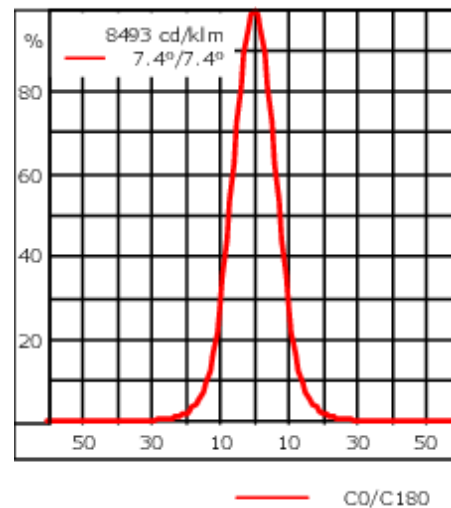

FLC321 montage sur tube

Spécifications

Description du matériel

Corps	Corps en fonte d'aluminium
Lentille	Verre de sécurité
Couleurs	Peinture poudre disponible avec 35 couleurs différents
Joint	Joint silicone CCG®
Visserie	PCS Inox avec revêtement polymère
IP	IP66
IK	IK08
Protection contre la corrosion	5CE
Surface exposée au vent	0.065 m²

Description électrique

Driver	Driver électronique séparé thermiquement

Informations complémentaires

Durée de vie	Ta=25° L90B10 > 90000h
Classe d'efficacité énergétique	C-D

WE-EF LUMIERE

ZAC de Chesnes Nord, 6 Rue de Brisson, CS80330, 38290 Satolas et Bonce - Téléphone: +33 4 74 99 14 44
info.france@we-ef.com - <https://we-ef.com/fr>

Sous réserve de modifications techniques et d'erreurs. - Généré le 23/11/2024